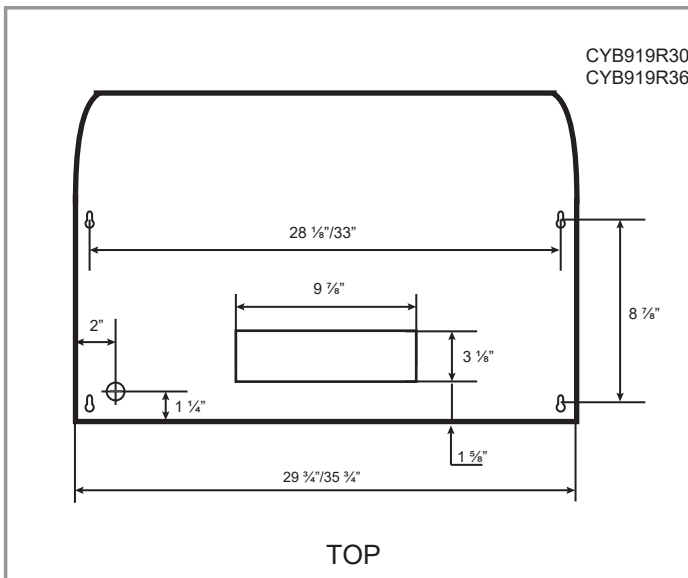

Options

- Widths: 30", 36"
- Finishes: White
Black
Stainless Steel

Specifications

- Air Flow Volume: 570 CFM
- Electrical Connection: 120V/60Hz
- Power Consumption: 210 Watts
- Current: 2.5 Amps
- Fan Speed: 1600 RPM
- Fan Type: Dual Axial Blower
- Finishes: White, Black, Stainless Steel
- Ducting: 6" Round
- Dimensions: Width: 29 ¾", 35 ¾"
Height: 6"
Depth: 19 ¼"
- Noise Level: Min. 2 Sones
Max. 6 Sones
- Knock-out: 3 ¼" x 10"
Rectangular
(Top or Rear)