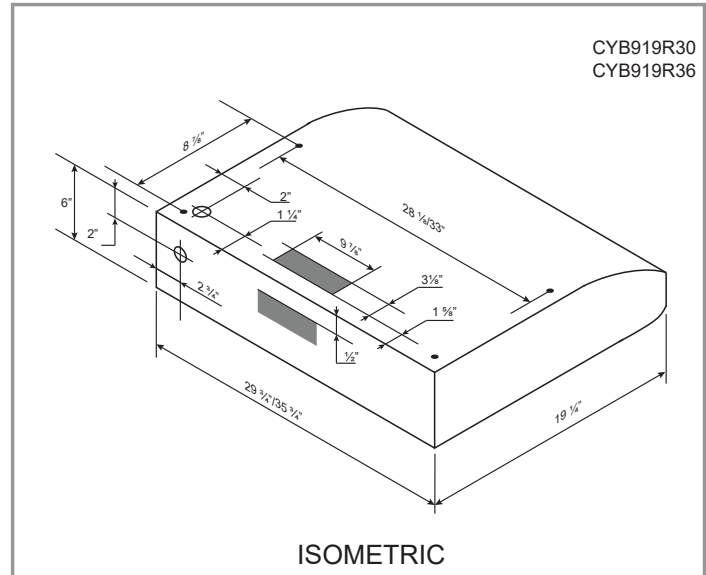

Options

- Widths: 30", 36"
- Finishes: White
Black
Stainless Steel

Specifications

- Air Flow Volume: 570 CFM
- Electrical Connection: 120V/60Hz
- Power Consumption: 210 Watts
- Current: 2.5 Amps
- Fan Speed: 1600 RPM
- Fan Type: Dual Axial Blower
- Finishes: White, Black, Stainless Steel
- Ducting: 6" Round
- Dimensions: Width: 29 ¾", 35 ¾"
Height: 6"
Depth: 19 ¼"
- Noise Level: Min. 2 Sones
Max. 6 Sones
- Knock-out: 3 ¼" x 10"
Rectangular
(Top or Rear)