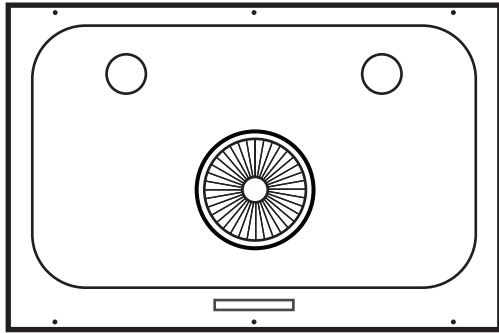

Specifications: Classic Collection - Undermount

Model: CYS30

BOTTOM

TOP

SIDE

FRONT