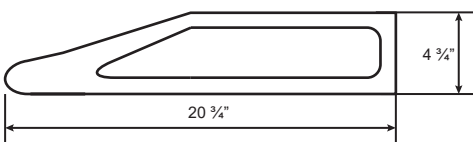

Specifications: Classic Collection - Undermount

Model: CYS30

BOTTOM

TOP

SIDE

FRONT