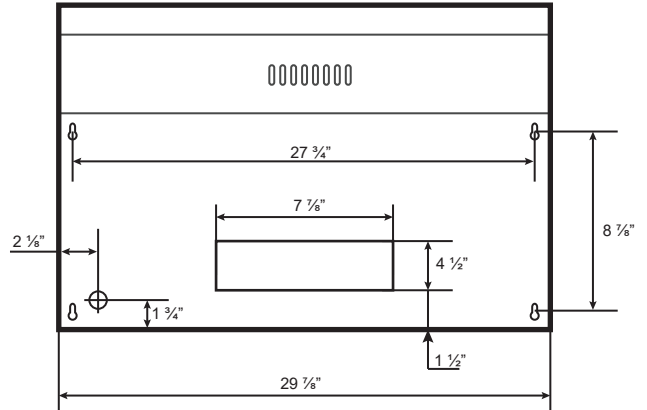

Specifications: Classic Collection - Undermount

Model: CYS30

BOTTOM

TOP

SIDE

FRONT