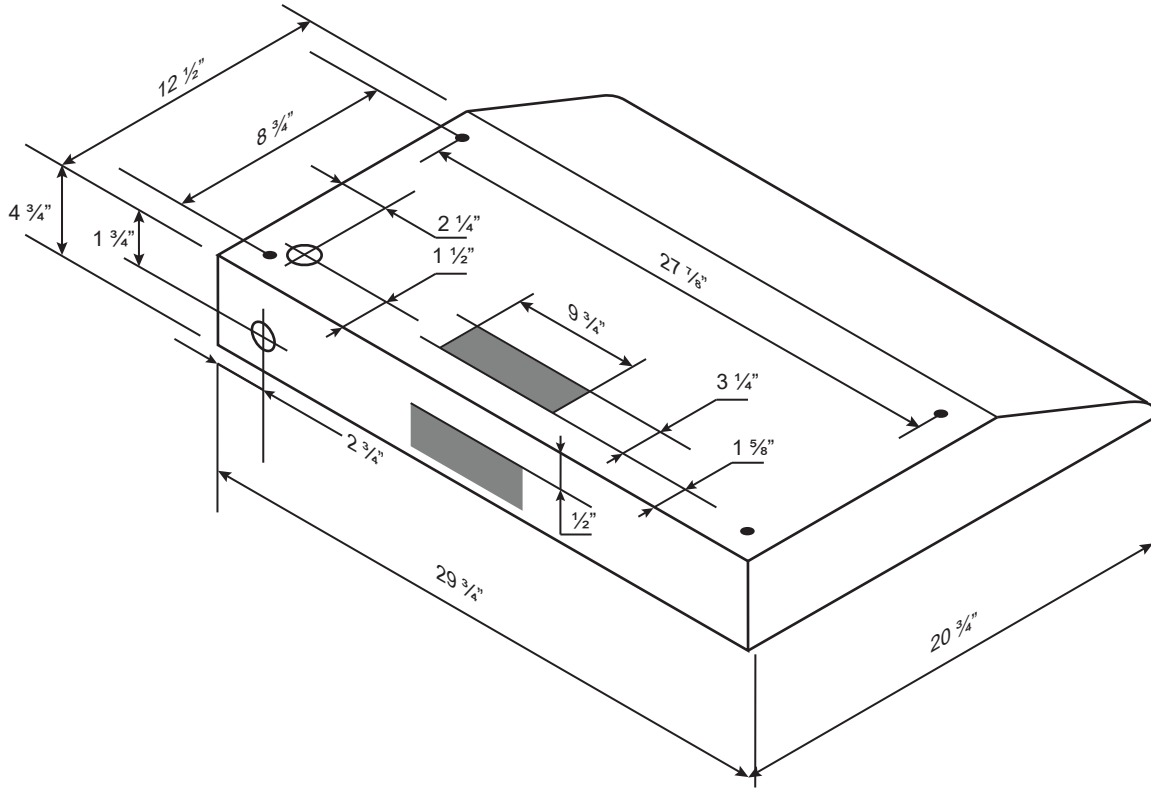

Specifications: Classic Collection - Undermount

Model: CYS30

BOTTOM

TOP

SIDE

FRONT