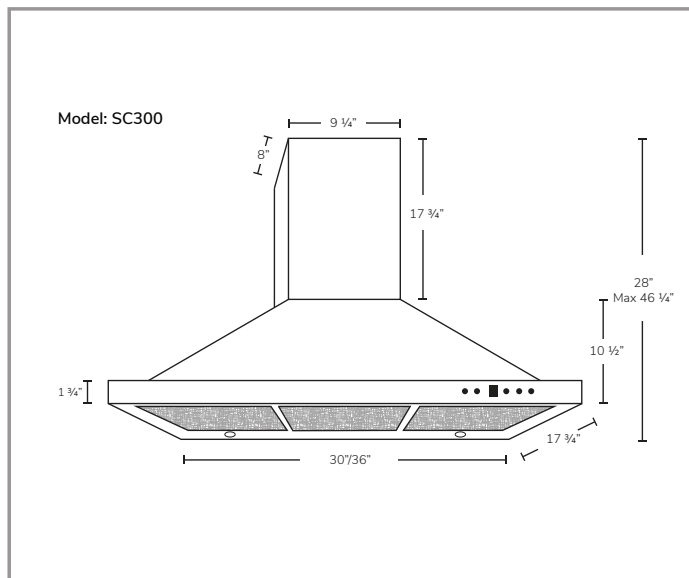

SC(B)300 | ALITO Collection

Cyclone®
Breathe Better

Features

- Wall mount range hood
- 6" round duct adapter
- Non-stick aluminum fan blades
- 3 speed push button control
- 2 LED lights (2 x 1.4W)
- Dishwasher-safe quick release mesh or baffle filters
- Standard chimney fits up to 9 ft. ceiling
- Up to 9 minute time-delay OFF feature
- Plug-in connection

Options

- **Filters:**
  - SC300 - Quick Release Aluminum Mesh Filters
  - SCB300 - Quick Release Stainless Steel Baffle Filters
- **Chimney Flues:**
  - Short (7 ft. - 8 ft.. A1. CH10)
  - Standard (8 ft. - 9 ft.. A1.CH18)
  - Extended (9 ft. - 11 ft. A1.CH30)
- **Widths:** 24", 30", 36"

Specifications

- Air Flow Volume: 300 CFM
- Electrical Connection: 120V/60Hz
- Power Consumption: 200 Watts
- Current: 1.8 Amps
- Fan Speed: 1350 RPM
- Fan Type: Centrifugal Blower
- Finishes: Stainless Steel
- Ducting: 6" Round
- Dimensions: Width: 24", 30", 36"
  Height: 46"
  Depth: 18"
- Noise Level: Min. 2 Sones
  Max. 4 Sones

Toronto ▪ Vancouver ▪ Boston

www.CycloneRangeHoods.com