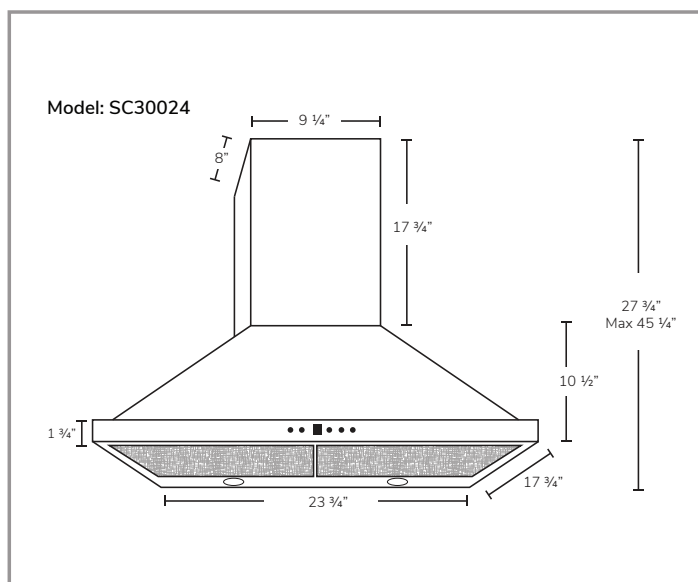

SC(B)300 | ALITO Collection

Cyclone®
Breathe Better

Features

- Wall mount range hood
- 6" round duct adapter
- Non-stick aluminum fan blades
- 3 speed push button control
- 2 LED lights (2 x 1.4W)
- Dishwasher-safe quick release mesh or baffle filters
- Standard chimney fits up to 9 ft. ceiling
- Up to 9 minute time-delay OFF feature
- Plug-in connection

Options

- **Filters:**
  - SC300 - Quick Release Aluminum Mesh Filters
  - SCB300 - Quick Release Stainless Steel Baffle Filters
- **Chimney Flues:**
  - Short (7 ft. - 8 ft.. A1. CH10)
  - Standard (8 ft. - 9 ft.. A1.CH18)
  - Extended (9 ft. - 11 ft. A1.CH30)
- **Widths:** 24", 30", 36"

Specifications

- Air Flow Volume: 300 CFM
- Electrical Connection: 120V/60Hz
- Power Consumption: 200 Watts
- Current: 1.8 Amps
- Fan Speed: 1350 RPM
- Fan Type: Centrifugal Blower
- Finishes: Stainless Steel
- Ducting: 6" Round
- Dimensions: Width: 24", 30", 36"
  Height: 46"
  Depth: 18"
- Noise Level: Min. 2 Sones
  Max. 4 Sones

Toronto ▪ Vancouver ▪ Boston

www.CycloneRangeHoods.com