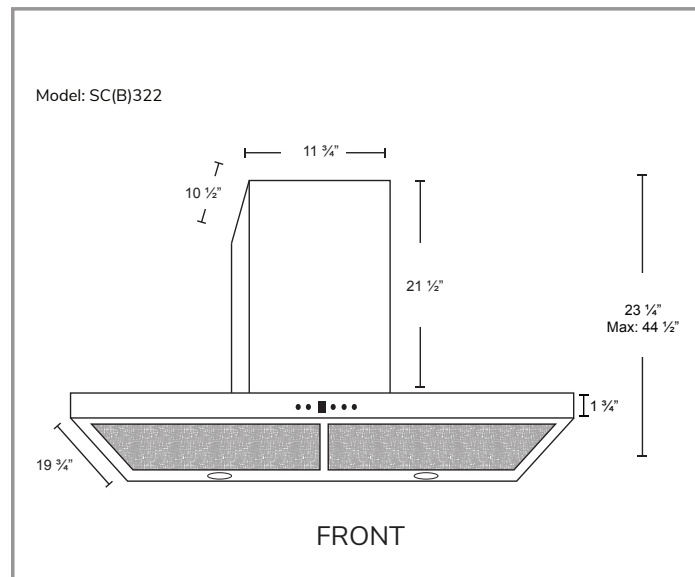

Features

- Wall mount range hood
- 6" round duct adapter
- Non-stick aluminum fan blades
- 3 speed push button control
- 2 LED lights (2 x 1.4W)
- Dishwasher-safe mesh or baffle filters
- Standard chimney fits up to 9ft. ceiling
- Up to 9 minute time-delay OFF feature
- Plug-in connection