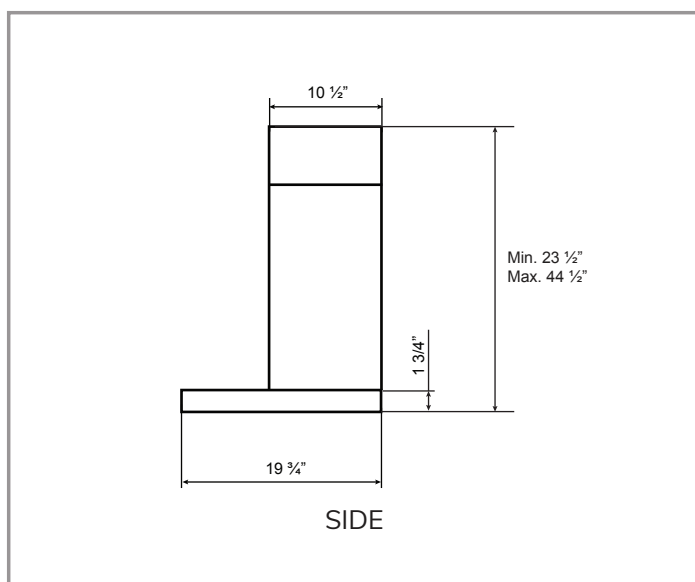

Features

- Wall mount range hood
- 6" round duct adapter
- Non-stick aluminum fan blades
- 3 speed push button control
- 2 LED lights (2 x 1.4W)
- Dishwasher-safe mesh or baffle filters
- Standard chimney fits up to 9ft. ceiling
- Up to 9 minute time-delay OFF feature
- Plug-in connection