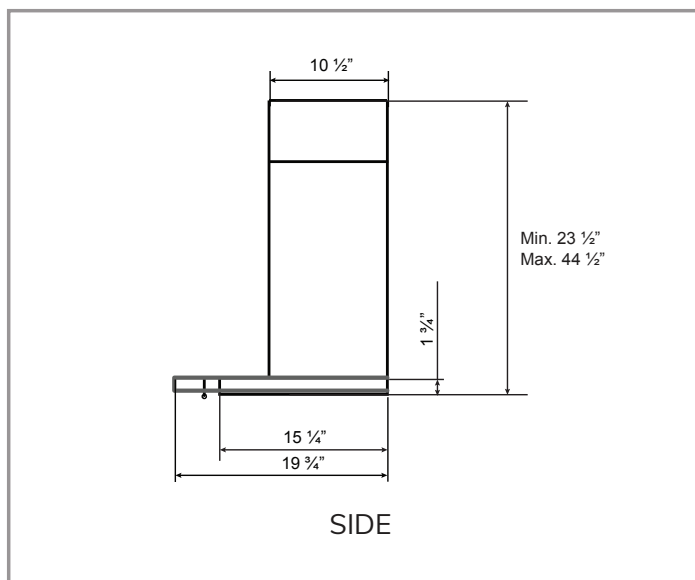

Features

- Wall mount range hood
- 6" round duct adapter
- Non-stick aluminum fan blades
- 3 speed push button control
- 2 LED lights (2 x 1.4W)
- Dishwasher-safe mesh or baffle filters
- Standard chimney fits up to 9ft. ceiling
- Up to 9 minute time-delay OFF feature
- Plug-in connection