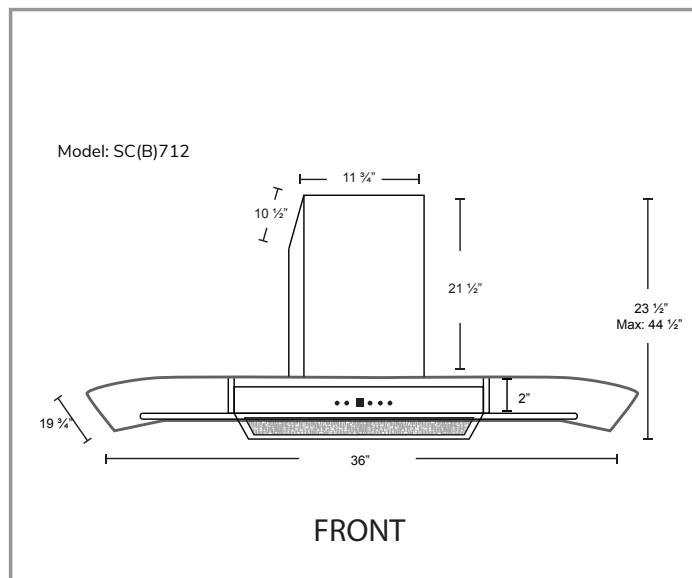

Features

- Wall mount range hood
- 6" round duct adapter
- Non-stick aluminum fan blades
- 3 speed push button control
- 2 LED lights (2 x 1.4W)
- Dishwasher-safe mesh or baffle filters
- Standard chimney fits up to 9ft. ceiling
- Up to 9 minute time-delay OFF feature
- Plug-in connection