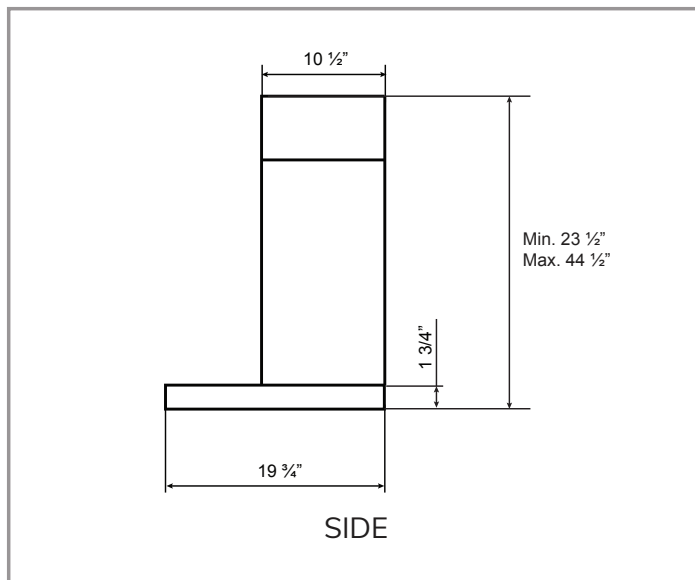

Features

- Wall mount range hood
- 6" round duct adapter
- Non-stick aluminum fan blades
- 3 speed push button control
- 2 LED lights (2 x 1.4W)
- Dishwasher-safe quick release mesh or baffle filters
- Standard chimney fits up to 9ft. ceiling
- Up to 9 minute time-delay OFF feature
- Plug-in connection