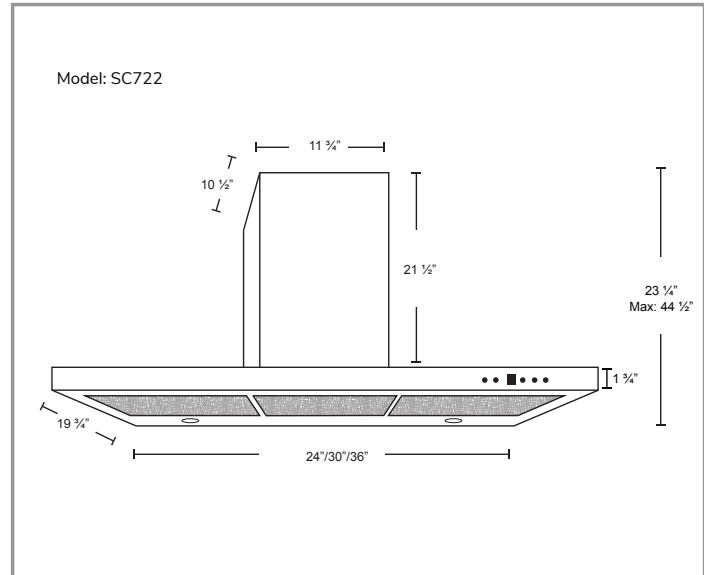

Features

- Wall mount range hood
- 6" round duct adapter
- Non-stick aluminum fan blades
- 3 speed push button control
- 2 LED lights (2 x 1.4W)
- Dishwasher-safe quick release mesh or baffle filters
- Standard chimney fits up to 9ft. ceiling
- Up to 9 minute time-delay OFF feature
- Plug-in connection