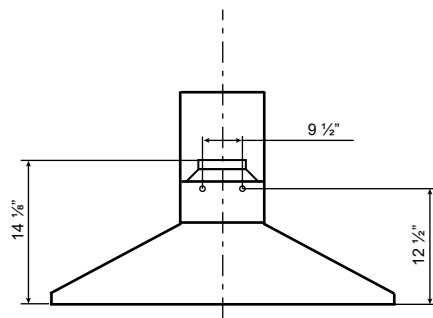

Dimensions: Alito Collection - Wall Mount

Model: SCB51630 / SCB51636

FRONT

SIDE

TOP

BACK