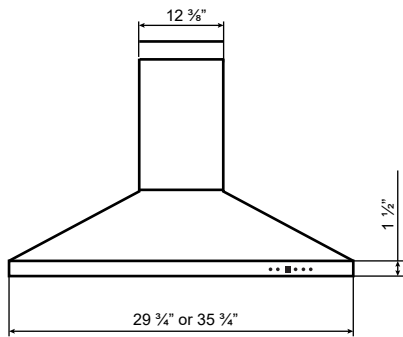

Dimensions: Alito Collection - Wall Mount

Model: SCB51630 / SCB51636

FRONT

SIDE

TOP

BACK