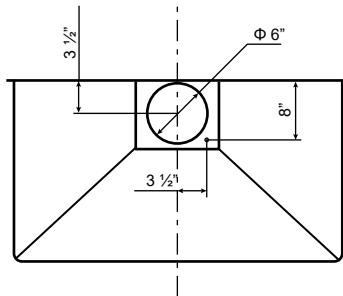

Dimensions: Alito Collection - Wall Mount

Model: SCB51630 / SCB51636

FRONT

SIDE

TOP

BACK