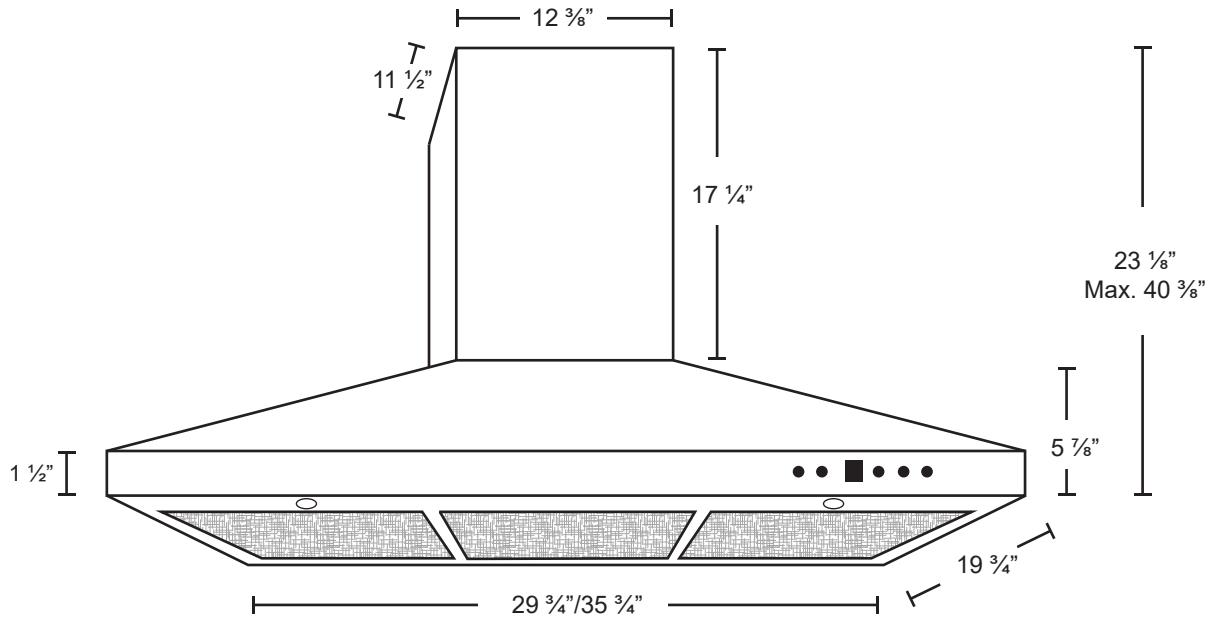

Dimensions: Alito Collection - Wall Mount

Model: SCB51630 / SCB51636

FRONT

SIDE

TOP

BACK