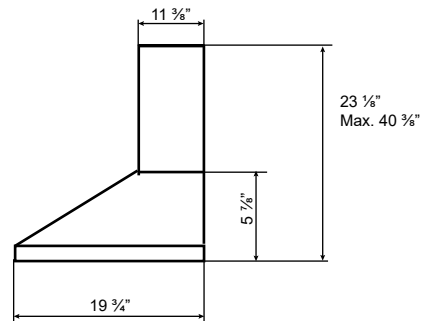

Dimensions: Alito Collection - Wall Mount

Model: SCB51630 / SCB51636

FRONT

SIDE

TOP

BACK