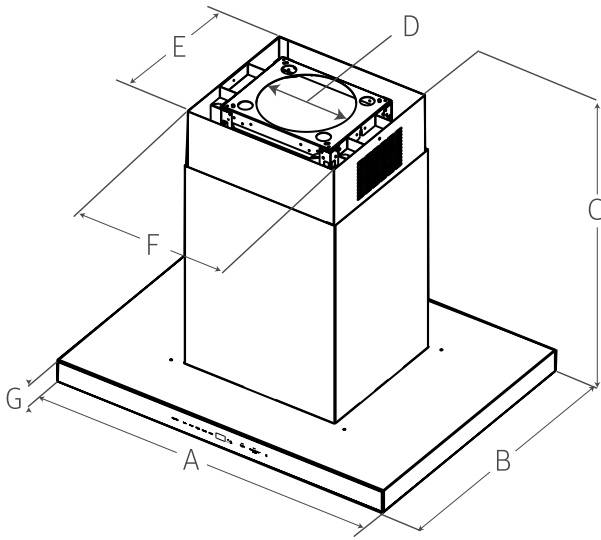

### DIMENSIONS & WEIGHT

APPLIANCE DIMENSIONS (W X H X D) (IN.)	36 X 2-3/8 X 27-1/8
--	---------------------

## APPLIANCE DIMENSIONS

36"

A	36" (91.2 CM)
B	27-1/4" (69.3 CM)
C	MAX. 52-1/2" (133.3 CM) MIN. 32-1/4" (82 CM)
D	10" (25.4 CM)
E	14-11/16" (37.3 CM)
F	16-1/2" (42 CM)
G	2-3/8" (6 CM)

®/™ © 2022. Dimensions are for planning purposes only. For complete details, see Installation Instructions packed with product. Specifications subject to change without notice. For product questions, visit [www.dacor.com](http://www.dacor.com) or call Customer Assurance at (833) 83-ELITE.