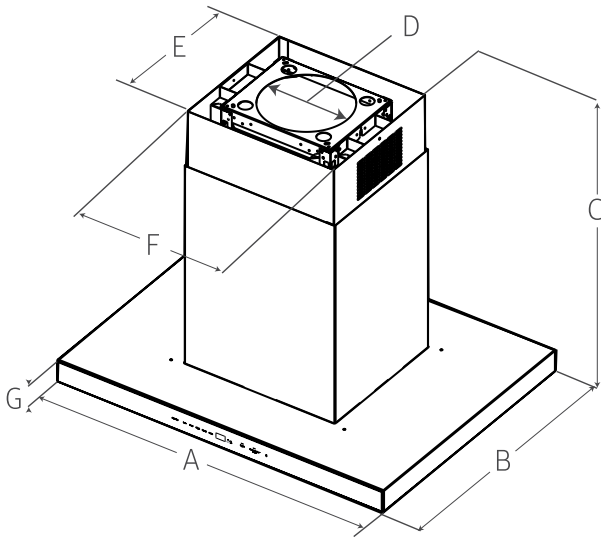

DIMENSIONS & WEIGHT

APPLIANCE DIMENSIONS (W X H X D) (IN.)	42 X 2-3/8 X 27-1/8
--	---------------------

WARRANTY

LIMITED, PARTS AND LABOR	2 YEARS
--------------------------	---------

ACCESSORIES

DHD-D0000IS	DUCT COVER EXTENSION SILVER STAINLESS
DHD-D0000IM	DUCT COVER EXTENSION GRAPHITE STAINLESS

dacor 42-INCH ISLAND HOOD

APPLIANCE DIMENSIONS	
	42"
A	42" (106.5 CM)
B	27-1/4" (69.3 CM)
C	MAX. 52-1/2" (133.3 CM) MIN. 32-1/4" (82 CM)
D	10" (25.4 CM)
E	14-11/16" (37.3 CM)
F	16-1/2" (42 CM)
G	2-3/8" (6 CM)