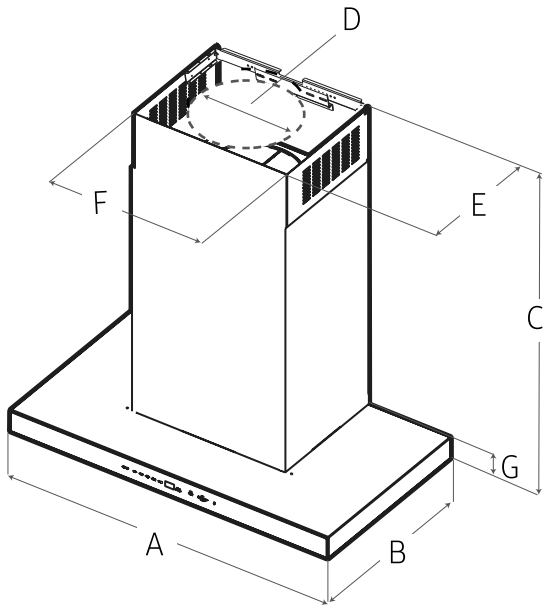

DIMENSIONS & WEIGHT

APPLIANCE DIMENSIONS (W X H X D) (IN.)	48 X 2-3/8 X 19-11/16
--	-----------------------

WARRANTY

LIMITED, PARTS AND LABOR	2 YEARS
--------------------------	---------

ACCESSORIES

DHD-D0000WS	DUCT COVER EXTENSION SILVER STAINLESS
DHD-D0000WM	DUCT COVER EXTENSION GRAPHITE STAINLESS

dacor

48-INCH CHIMNEY WALL HOOD

APPLIANCE DIMENSIONS	
48"	
A	48" (121.7 CM)
B	19-15/16" (50.6 CM)
C	MAX. 53-5/16" (135.4 CM) MIN. 31-3/4" (80.7 CM)
D	10" (25.4 CM)
E	14-11/16" (37.3 CM)
F	16-1/2" (42 CM)
G	2-3/8" (6 CM)