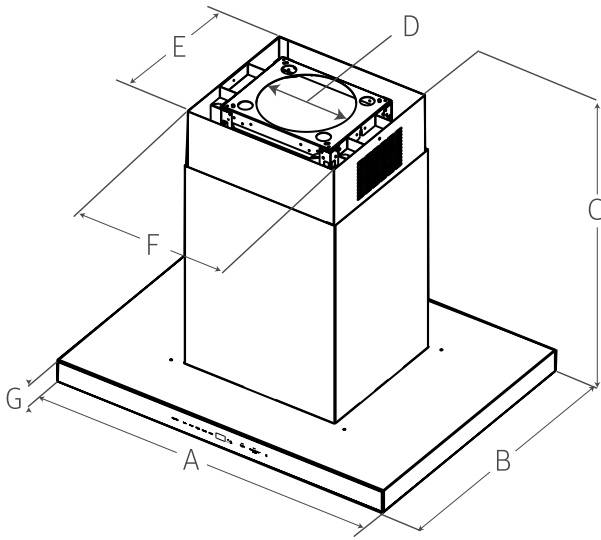

### DIMENSIONS & WEIGHT

APPLIANCE DIMENSIONS (W X H X D) (IN.)	54 X 2-3/8 X 27-1/8
--	---------------------

# dacor 54-INCH ISLAND HOOD

APPLIANCE DIMENSIONS	
54"	
A	54" (136.7 CM)
B	27-1/4" (69.3 CM)
C	MAX. 52-1/2" (133.3 CM) MIN. 32-1/4" (82 CM)
D	10" (25.4 CM)
E	14-11/16" (37.3 CM)
F	16-1/2" (42 CM)
G	2-3/8" (6 CM)