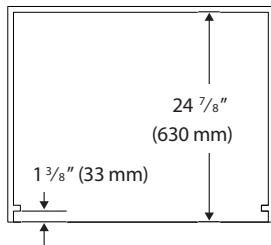

Weights & Dimensions

NET WEIGHT (LBS.)	132
SHIPPING WEIGHT (LBS.)	149
PRODUCT DIMENSIONS (W X H X D IN INCHES)	29 ¾ x 43 ¾ x 23 ½
STANDARD CUTOUT REQUIRED (W X H X D IN INCHES)	28 ¾ x 42 ¼ x 23 ½
FLUSH CUTOUT REQUIRED (W X H X D IN INCHES)	30 ¼ x 43 ¾ x 24 ¾

\$6,999 | TRANSITIONAL

Product Dimensions	
A - (IN/CM)	43 ¾ / 110.2
B - (IN/CM)	28 ½ / 72.4
C - (IN/CM)	42 / 106.7
D - (IN/CM)	26 ⅝ / 67.6
D-1 - (IN/CM)	23 ⅝ / 58.7
D-2 - (IN/CM)	24 ¾ / 62
E - (IN/CM)	29 ¾ / 75.6
F - (IN/CM)	67 / 170
G - (IN/CM)	29 ⅞ / 74.1
H - (IN/CM)	2 ⅞ / 5.6

Installation Cutout Dimensions (Flush)

Installation Cutout Dimensions (Standard)

Allow a minimum of 22" for clearance to adjacent corners, drawers, walls, etc. when door is open.

Top view

Top view

Side view

Front view

Side view

Front view