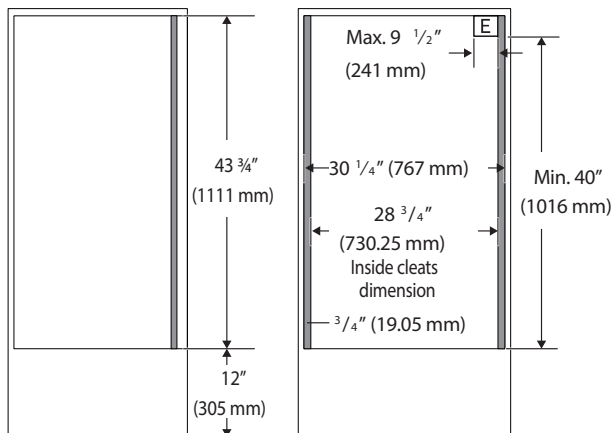

Weights & Dimensions

NET WEIGHT (LBS.)	132
SHIPPING WEIGHT (LBS.)	149
PRODUCT DIMENSIONS (W X H X D IN INCHES)	29 ¾ x 43 ¾ x 23 ½
STANDARD CUTOUT REQUIRED (W X H X D IN INCHES)	28 ¾ x 42 ¼ x 23 ½
FLUSH CUTOUT REQUIRED (W X H X D IN INCHES)	30 ¼ x 43 ¾ x 24 ¾

\$6,999 | TRANSITIONAL

Product Dimensions	
A - (IN/CM)	43 ¾ / 110.2
B - (IN/CM)	28 ½ / 72.4
C - (IN/CM)	42 / 106.7
D - (IN/CM)	26 ⅝ / 67.6
D-1 - (IN/CM)	23 ⅝ / 58.7
D-2 - (IN/CM)	24 ¾ / 62
E - (IN/CM)	29 ¾ / 75.6
F - (IN/CM)	67 / 170
G - (IN/CM)	29 ⅞ / 74.1
H - (IN/CM)	2 ⅞ / 5.6

Installation Cutout Dimensions (Flush)

Installation Cutout Dimensions (Standard)

Allow a minimum of 22" for clearance to adjacent corners, drawers, walls, etc. when door is open.

Top view

Top view

Side view

Front view

Side view

Front view