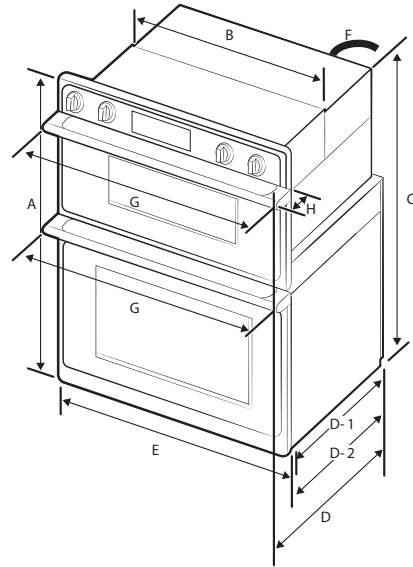

Weights & Dimensions

NET WEIGHT (LBS.)	132
SHIPPING WEIGHT (LBS.)	149
PRODUCT DIMENSIONS (W X H X D IN INCHES)	29 ¾ x 43 ¾ x 23 ½
STANDARD CUTOUT REQUIRED (W X H X D IN INCHES)	28 ¾ x 42 ¼ x 23 ½
FLUSH CUTOUT REQUIRED (W X H X D IN INCHES)	30 ¼ x 43 ¾ x 24 ¾

\$6,999 | TRANSITIONAL

Product Dimensions	
A - (IN/CM)	43 ¾ / 110.2
B - (IN/CM)	28 ½ / 72.4
C - (IN/CM)	42 / 106.7
D - (IN/CM)	26 ⅝ / 67.6
D-1 - (IN/CM)	23 ⅝ / 58.7
D-2 - (IN/CM)	24 ¾ / 62
E - (IN/CM)	29 ¾ / 75.6
F - (IN/CM)	67 / 170
G - (IN/CM)	29 ⅞ / 74.1
H - (IN/CM)	2 ⅞ / 5.6

Installation Cutout Dimensions (Flush)

Installation Cutout Dimensions (Standard)

Allow a minimum of 22" for clearance to adjacent corners, drawers, walls, etc. when door is open.

Top view

Top view

Side view