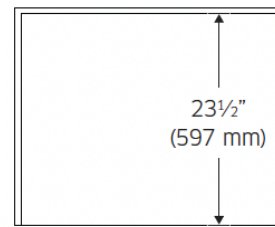

Weights & Dimensions

NET WEIGHT (LBS.)	132
SHIPPING WEIGHT (LBS.)	149
PRODUCT DIMENSIONS (W X H X D IN INCHES)	29 ¾ x 43 ¾ x 23 ½
STANDARD CUTOUT REQUIRED (W X H X D IN INCHES)	28 ¾ x 42 ¼ x 23 ½
FLUSH CUTOUT REQUIRED (W X H X D IN INCHES)	30 ¼ x 43 ¾ x 24 ¾

\$6,999 | TRANSITIONAL

Product Dimensions	
A - (IN/CM)	43 ¾ / 110.2
B - (IN/CM)	28 ½ / 72.4
C - (IN/CM)	42 / 106.7
D - (IN/CM)	26 ⅝ / 67.6
D-1 - (IN/CM)	23 ⅝ / 58.7
D-2 - (IN/CM)	24 ¾ / 62
E - (IN/CM)	29 ¾ / 75.6
F - (IN/CM)	67 / 170
G - (IN/CM)	29 ⅞ / 74.1
H - (IN/CM)	2 ⅞ / 5.6

Installation Cutout Dimensions (Flush)

Installation Cutout Dimensions (Standard)

Allow a minimum of 22" for clearance to adjacent corners, drawers, walls, etc. when door is open.

Top view

Top view

Side view

Front view

Side view

Front view