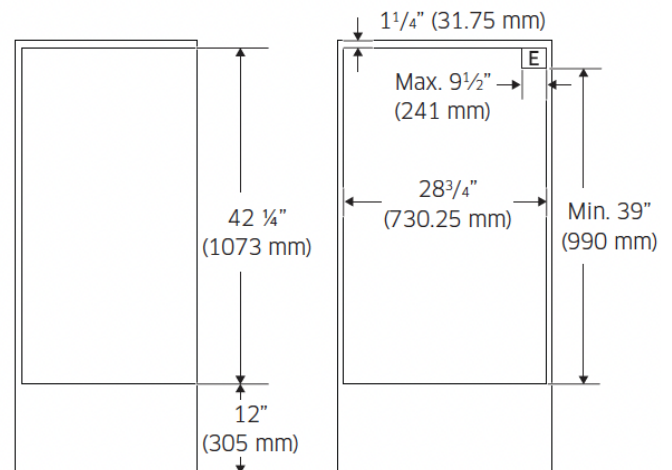

Weights & Dimensions

NET WEIGHT (LBS.)	132
SHIPPING WEIGHT (LBS.)	149
PRODUCT DIMENSIONS (W X H X D IN INCHES)	29 ¾ x 43 ¾ x 23 ½
STANDARD CUTOUT REQUIRED (W X H X D IN INCHES)	28 ¾ x 42 ¼ x 23 ½
FLUSH CUTOUT REQUIRED (W X H X D IN INCHES)	30 ¼ x 43 ¾ x 24 ¾

\$6,999 | TRANSITIONAL

Product Dimensions	
A - (IN/CM)	43 ¾ / 110.2
B - (IN/CM)	28 ½ / 72.4
C - (IN/CM)	42 / 106.7
D - (IN/CM)	26 ⅝ / 67.6
D-1 - (IN/CM)	23 ⅝ / 58.7
D-2 - (IN/CM)	24 ¾ / 62
E - (IN/CM)	29 ¾ / 75.6
F - (IN/CM)	67 / 170
G - (IN/CM)	29 ⅞ / 74.1
H - (IN/CM)	2 ⅞ / 5.6

Installation Cutout Dimensions (Flush)

Installation Cutout Dimensions (Standard)

Allow a minimum of 22" for clearance to adjacent corners, drawers, walls, etc. when door is open.

Top view

Top view

Side view

Front view

Side view

Front view