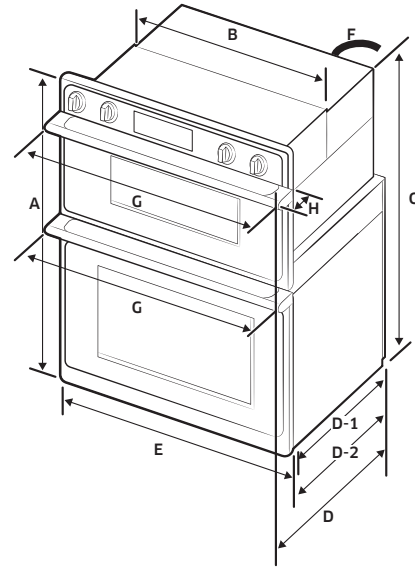

Weights & Dimensions

NET WEIGHT (LBS.)	132
SHIPPING WEIGHT (LBS.)	149
PRODUCT DIMENSIONS (W X H X D IN INCHES)	29 ¾ x 43 ¾ x 23 ½
STANDARD CUTOUT REQUIRED (W X H X D IN INCHES)	28 ¾ x 42 ¼ x 23 ½
FLUSH CUTOUT REQUIRED (W X H X D IN INCHES)	30 ¼ x 43 ¾ x 24 ⅞

\$6,999 | TRANSITIONAL

Product Dimensions	
A - (IN/CM)	43 ¾ / 110.2
B - (IN/CM)	28 ½ / 72.4
C - (IN/CM)	42 / 106.7
D - (IN/CM)	26 ⅝ / 67.6
D-1 - (IN/CM)	23 ⅞ / 58.7
D-2 - (IN/CM)	24 ¾ / 62
E - (IN/CM)	29 ¾ / 75.6
F - (IN/CM)	67 / 170
G - (IN/CM)	29 ⅞ / 74.1
H - (IN/CM)	2 ⅞ / 5.6

Installation Cutout Dimensions (Flush)

Allow a minimum of 22" for clearance to adjacent corners, drawers, walls, etc. when door is open.

Top view

Top view

Side view

Front view

Installation Cutout Dimensions (Standard)