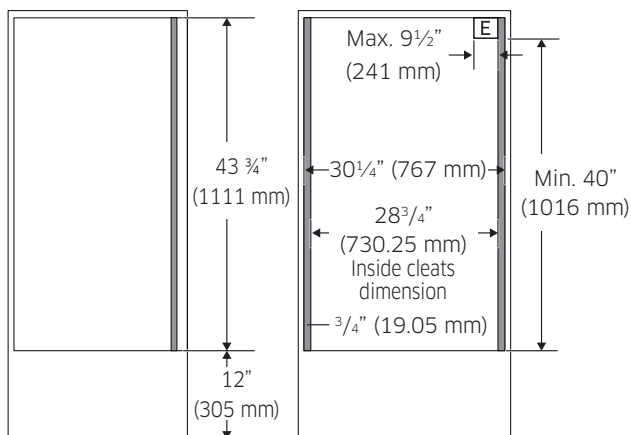

Weights & Dimensions

NET WEIGHT (LBS.)	132
SHIPPING WEIGHT (LBS.)	149
PRODUCT DIMENSIONS (W X H X D IN INCHES)	29 ¾ x 43 ¾ x 23 ½
STANDARD CUTOUT REQUIRED (W X H X D IN INCHES)	28 ¾ x 42 ¼ x 23 ½
FLUSH CUTOUT REQUIRED (W X H X D IN INCHES)	30 ¼ x 43 ¾ x 24 ⅞

\$6,999 | TRANSITIONAL

Product Dimensions	
A - (IN/CM)	43 ¾ / 110.2
B - (IN/CM)	28 ½ / 72.4
C - (IN/CM)	42 / 106.7
D - (IN/CM)	26 ⅝ / 67.6
D-1 - (IN/CM)	23 ⅞ / 58.7
D-2 - (IN/CM)	24 ¾ / 62
E - (IN/CM)	29 ¾ / 75.6
F - (IN/CM)	67 / 170
G - (IN/CM)	29 ⅞ / 74.1
H - (IN/CM)	2 ⅞ / 5.6

Installation Cutout Dimensions (Flush)

Allow a minimum of 22" for clearance to adjacent corners, drawers, walls, etc. when door is open.

Top view

Top view

Side view

Front view

Installation Cutout Dimensions (Standard)

Side view

Front view