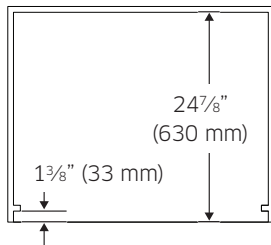

Weights & Dimensions

NET WEIGHT (LBS.)	132
SHIPPING WEIGHT (LBS.)	149
PRODUCT DIMENSIONS (W X H X D IN INCHES)	29 ¾ x 43 ¾ x 23 ½
STANDARD CUTOUT REQUIRED (W X H X D IN INCHES)	28 ¾ x 42 ¼ x 23 ½
FLUSH CUTOUT REQUIRED (W X H X D IN INCHES)	30 ¼ x 43 ¾ x 24 ⅞

\$6,999 | TRANSITIONAL

Product Dimensions	
A - (IN/CM)	43 ¾ / 110.2
B - (IN/CM)	28 ½ / 72.4
C - (IN/CM)	42 / 106.7
D - (IN/CM)	26 ⅝ / 67.6
D-1 - (IN/CM)	23 ⅞ / 58.7
D-2 - (IN/CM)	24 ¾ / 62
E - (IN/CM)	29 ¾ / 75.6
F - (IN/CM)	67 / 170
G - (IN/CM)	29 ⅞ / 74.1
H - (IN/CM)	2 ⅞ / 5.6

Installation Cutout Dimensions (Flush)

Allow a minimum of 22" for clearance to adjacent corners, drawers, walls, etc. when door is open.

Top view

Top view

Side view

Front view

Installation Cutout Dimensions (Standard)