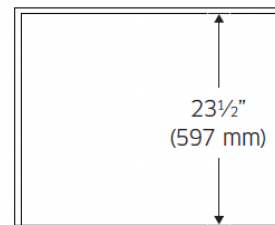

Weights & Dimensions

NET WEIGHT (LBS.)	132
SHIPPING WEIGHT (LBS.)	149
PRODUCT DIMENSIONS (W X H X D IN INCHES)	29 ¾ x 43 ¾ x 23 ½
STANDARD CUTOUT REQUIRED (W X H X D IN INCHES)	28 ¾ x 42 ¼ x 23 ½
FLUSH CUTOUT REQUIRED (W X H X D IN INCHES)	30 ¼ x 43 ¾ x 24 ⅞

\$6,999 | TRANSITIONAL

Product Dimensions	
A - (IN/CM)	43 ¾ / 110.2
B - (IN/CM)	28 ½ / 72.4
C - (IN/CM)	42 / 106.7
D - (IN/CM)	26 ⅝ / 67.6
D-1 - (IN/CM)	23 ⅞ / 58.7
D-2 - (IN/CM)	24 ¾ / 62
E - (IN/CM)	29 ¾ / 75.6
F - (IN/CM)	67 / 170
G - (IN/CM)	29 ⅞ / 74.1
H - (IN/CM)	2 ⅞ / 5.6

Installation Cutout Dimensions (Flush)

Allow a minimum of 22" for clearance to adjacent corners, drawers, walls, etc. when door is open.

Top view

Top view

Side view

Front view

Installation Cutout Dimensions (Standard)

Side view

Front view