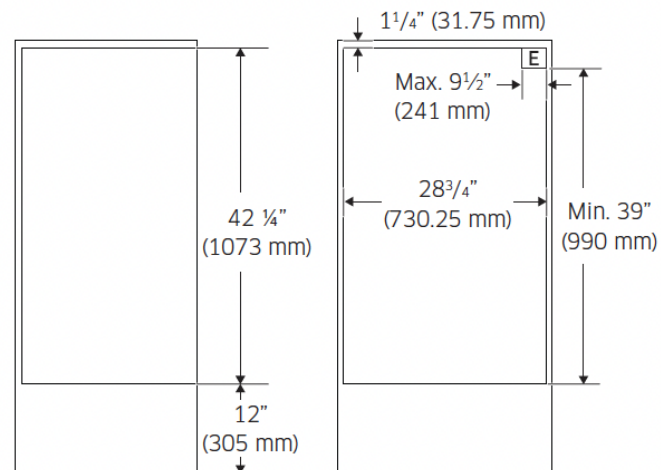

Weights & Dimensions

NET WEIGHT (LBS.)	132
SHIPPING WEIGHT (LBS.)	149
PRODUCT DIMENSIONS (W X H X D IN INCHES)	29 ¾ x 43 ¾ x 23 ½
STANDARD CUTOUT REQUIRED (W X H X D IN INCHES)	28 ¾ x 42 ¼ x 23 ½
FLUSH CUTOUT REQUIRED (W X H X D IN INCHES)	30 ¼ x 43 ¾ x 24 ⅞

\$6,999 | TRANSITIONAL

Product Dimensions	
A - (IN/CM)	43 ¾ / 110.2
B - (IN/CM)	28 ½ / 72.4
C - (IN/CM)	42 / 106.7
D - (IN/CM)	26 ⅝ / 67.6
D-1 - (IN/CM)	23 ⅞ / 58.7
D-2 - (IN/CM)	24 ¾ / 62
E - (IN/CM)	29 ¾ / 75.6
F - (IN/CM)	67 / 170
G - (IN/CM)	29 ⅞ / 74.1
H - (IN/CM)	2 ⅞ / 5.6

Installation Cutout Dimensions (Flush)

Allow a minimum of 22" for clearance to adjacent corners, drawers, walls, etc. when door is open.

Top view

Top view

Side view

Front view

Installation Cutout Dimensions (Standard)

Side view

Front view