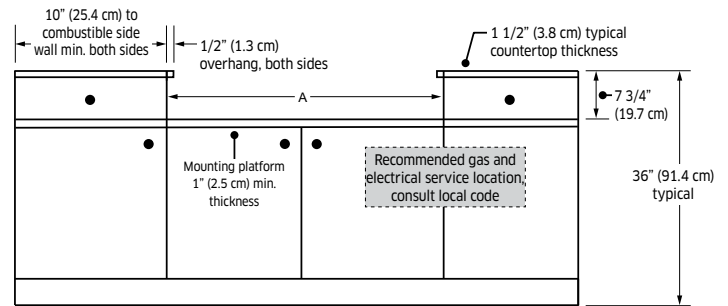

## Appliance Dimensions

36" (91.4 cm)

## Appliance Dimensions

SIDE VIEW

## Installation Requirements

<b>A - RANGETOP CUTOUT (IN/CM)</b>	36 / 91.44
<b>B - RANGE TOP CUTOUT MINIMUM (IN/CM)</b>	36 / 91.44
<b>B - RANGE TOP CUTOUT RECOMMENDED (IN/CM)</b>	42 / 106.7

## Countertop Cutout Dimensions

FRONT VIEW

SIDE VIEW