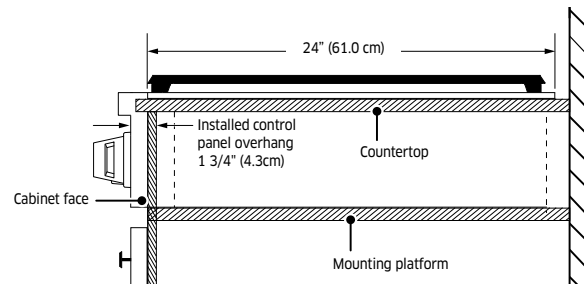

## Appliance Dimensions

SIDE VIEW

## Installation Requirements

<b>A - RANGETOP CUTOUT (IN/CM)</b>	36 / 91.44
<b>B - RANGE TOP CUTOUT MINIMUM (IN/CM)</b>	36 / 91.44
<b>B - RANGE TOP CUTOUT RECOMMENDED (IN/CM)</b>	42 / 106.7

## Countertop Cutout Dimensions

FRONT VIEW

SIDE VIEW