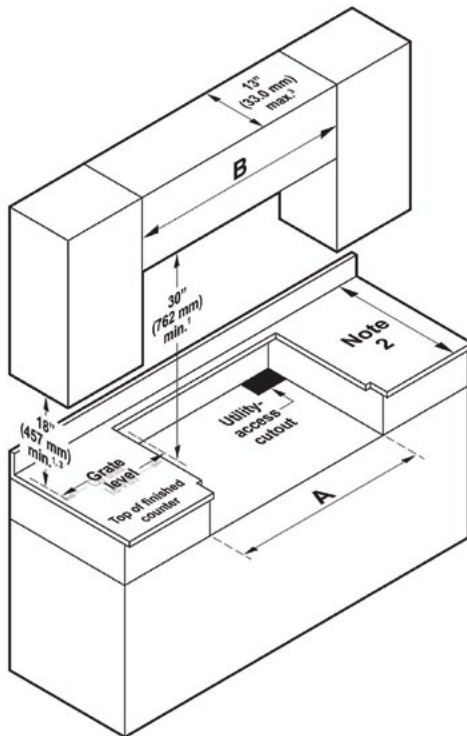

## Appliance Dimensions

36" (91.4 cm)

## Appliance Dimensions

SIDE VIEW

## Installation Requirements

<b>A - RANGETOP CUTOUT (IN/CM)</b>	36 / 91.44
<b>B - RANGE TOP CUTOUT MINIMUM (IN/CM)</b>	36 / 91.44
<b>B - RANGE TOP CUTOUT RECOMMENDED (IN/CM)</b>	42 / 106.7

## Countertop Cutout Dimensions

FRONT VIEW

SIDE VIEW