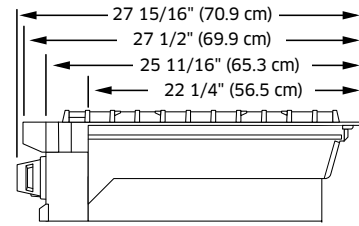

## Weights & Dimensions

<b>NET WEIGHT (LBS.)</b>	53
<b>SHIPPING WEIGHT (LBS.)</b>	74
<b>PRODUCT DIMENSIONS (W X H X D IN INCHES)</b>	35 7/8 x 8 x 27 7/8
<b>CUTOUT REQUIRED (W X H X D IN INCHES)</b>	36 x 7 3/4 x 24

## Appliance Dimensions

36" (91.4 cm)

## Appliance Dimensions

SIDE VIEW

## Countertop Cutout Dimensions

FRONT VIEW

SIDE VIEW