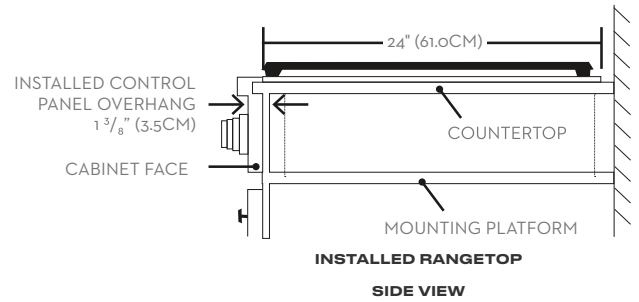

Warranty

FULL COVERAGE	2 Years
----------------------	---------

48-Inch Gas Rangetop with Embedded Griddle

\$5,299 – \$5,799

Appliance Dimensions

Appliance Dimensions

Installation Cutout Dimensions

A - CUTOUT WIDTH (IN/CM)	48 / 121.9
B - HOLE OFFSET (IN/CM)	20 13/16 / 52.9
C - DOWNDRAFT VENT CUTOUT (IN/CM)	43 1/2 / 110.5
APPROVED DOWNDRAFT VENT MODEL	MRV48

CABINET / COUNTERTOP CUTOUT DIMENSIONS WITH DOWNDRAFT VENT
SIDE VIEW