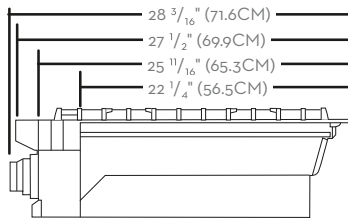

Weights & Dimensions

NET WEIGHT (LBS.)	66
SHIPPING WEIGHT (LBS.)	93
PRODUCT DIMENSIONS (W X H X D IN INCHES)	47 7/8 x 8 x 27 7/8
CUTOUT REQUIRED (W X H X D IN INCHES)	48 x 7 3/4 x 24

Technical Details

ELECTRICAL REQUIREMENT	120V, 60 Hz, 20A
AVAILABLE FUEL TYPES	Natural Gas, Natural Gas High Altitude, Liquid Propane, Liquid Propane High Altitude
LP CONVERSION KIT (INCLUDED)	No

Warranty

FULL COVERAGE	2 Years
----------------------	---------

48-Inch Gas Rangetop with Embedded Griddle

\$5,299 – \$5,799

Appliance Dimensions

Appliance Dimensions

Installation Cutout Dimensions

A - CUTOUT WIDTH (IN/CM)	48 / 121.9
B - HOLE OFFSET (IN/CM)	20 13/16 / 52.9
C - DOWNDRAFT VENT CUTOUT (IN/CM)	43 1/2 / 110.5
APPROVED DOWNDRAFT VENT MODEL	MRV48

CABINET / COUNTERTOP CUTOUT DIMENSIONS WITH DOWNDRAFT VENT
SIDE VIEW