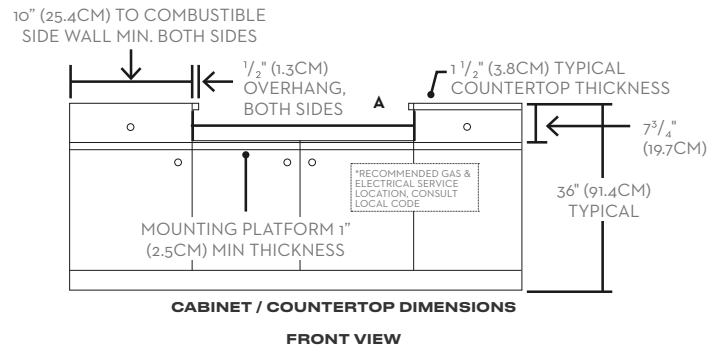

Weights & Dimensions

NET WEIGHT (LBS.)	66
SHIPPING WEIGHT (LBS.)	93
PRODUCT DIMENSIONS (W X H X D IN INCHES)	47 7/8 x 8 x 27 7/8
CUTOUT REQUIRED (W X H X D IN INCHES)	48 x 7 3/4 x 24

Technical Details

ELECTRICAL REQUIREMENT	120V, 60 Hz, 20A
AVAILABLE FUEL TYPES	Natural Gas, Natural Gas High Altitude, Liquid Propane, Liquid Propane High Altitude
LP CONVERSION KIT (INCLUDED)	No

Warranty

FULL COVERAGE	2 Years
----------------------	---------

48-Inch Gas Rangetop with Embedded Griddle

\$5,299 – \$5,799

Appliance Dimensions

Appliance Dimensions

Installation Cutout Dimensions

A - CUTOUT WIDTH (IN/CM)	48 / 121.9
B - HOLE OFFSET (IN/CM)	20 13/16 / 52.9
C - DOWNDRAFT VENT CUTOUT (IN/CM)	43 1/2 / 110.5
APPROVED DOWNDRAFT VENT MODEL	MRV48

CABINET / COUNTERTOP CUTOUT DIMENSIONS WITH DOWNDRAFT VENT
SIDE VIEW