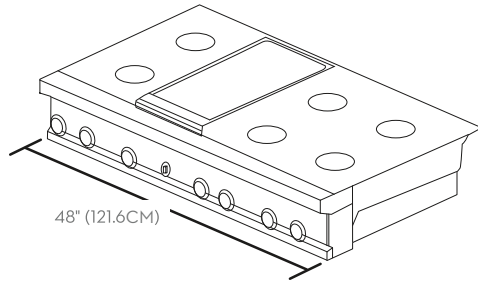

Weights & Dimensions

NET WEIGHT (LBS.)	66
SHIPPING WEIGHT (LBS.)	93
PRODUCT DIMENSIONS (W X H X D IN INCHES)	47 7/8 x 8 x 27 7/8
CUTOUT REQUIRED (W X H X D IN INCHES)	48 x 7 3/4 x 24

Technical Details

ELECTRICAL REQUIREMENT	120V, 60 Hz, 20A
AVAILABLE FUEL TYPES	Natural Gas, Natural Gas High Altitude, Liquid Propane, Liquid Propane High Altitude
LP CONVERSION KIT (INCLUDED)	No

Warranty

FULL COVERAGE	2 Years
----------------------	---------

48-Inch Gas Rangetop with Embedded Griddle

\$5,299 – \$5,799

Appliance Dimensions

Appliance Dimensions

Installation Cutout Dimensions

A - CUTOUT WIDTH (IN/CM)	48 / 121.9
B - HOLE OFFSET (IN/CM)	20 13/16 / 52.9
C - DOWNDRAFT VENT CUTOUT (IN/CM)	43 1/2 / 110.5
APPROVED DOWNDRAFT VENT MODEL	MRV48

CABINET / COUNTERTOP CUTOUT DIMENSIONS WITH DOWNDRAFT VENT
SIDE VIEW