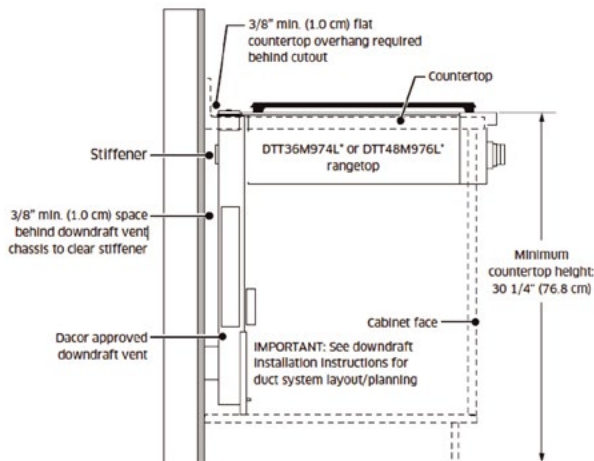

Weights & Dimensions

NET WEIGHT (LBS.)	66
SHIPPING WEIGHT (LBS.)	93
PRODUCT DIMENSIONS (W X H X D IN INCHES)	47 7/8 x 8 x 27 7/8
CUTOUT REQUIRED (W X H X D IN INCHES)	48 x 7 3/4 x 24

Technical Details

ELECTRICAL REQUIREMENT	120V, 60 Hz, 20A
AVAILABLE FUEL TYPES	Natural Gas, Natural Gas High Altitude, Liquid Propane, Liquid Propane High Altitude
LP CONVERSION KIT (INCLUDED)	No

Warranty

FULL COVERAGE	2 Years
----------------------	---------

48-Inch Gas Rangetop with Embedded Griddle

\$5,299 – \$5,799

Appliance Dimensions

Appliance Dimensions

Installation Cutout Dimensions

A - CUTOUT WIDTH (IN/CM)	48 / 121.9
B - HOLE OFFSET (IN/CM)	20 13/16 / 52.9
C - DOWNDRAFT VENT CUTOUT (IN/CM)	43 1/2 / 110.5
APPROVED DOWNDRAFT VENT MODEL	MRV48

CABINET / COUNTERTOP CUTOUT DIMENSIONS WITH DOWNDRAFT VENT
SIDE VIEW