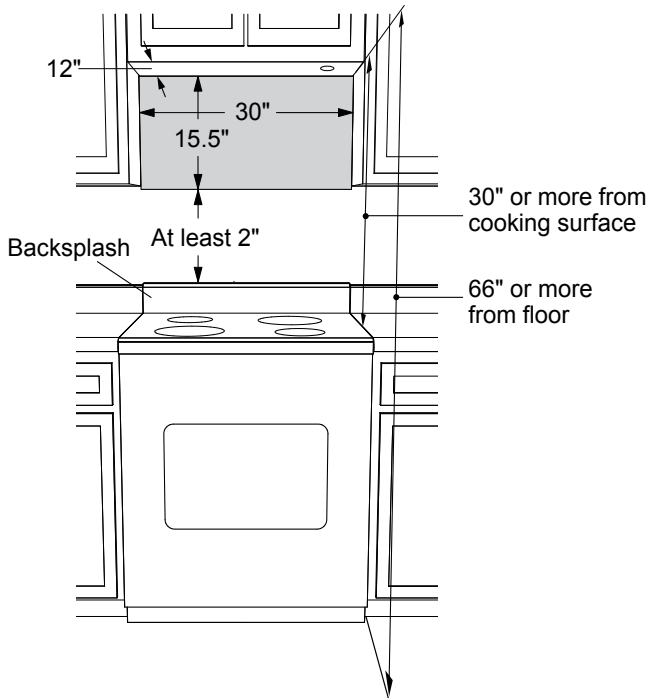

All tolerances: +1/16" (+1.6 mm), -0, unless otherwise stated

UPPER CABINET DIMENSIONS

OVERALL DIMENSIONS

MICROWAVE TOP VIEW EXHAUST LOCATION

Model No.	Dedicated Circuit Required	Total Connected Load	Approximate Shipping Weight
PCOR30	120 Vac, 60Hz, 15 Amp. (Breaker)	1.56kW (13 Amp.)	84 lbs.

NOTES:

1. Microwave is supplied with a 48" (121.9 cm) power cord, with a three prong grounded plug.