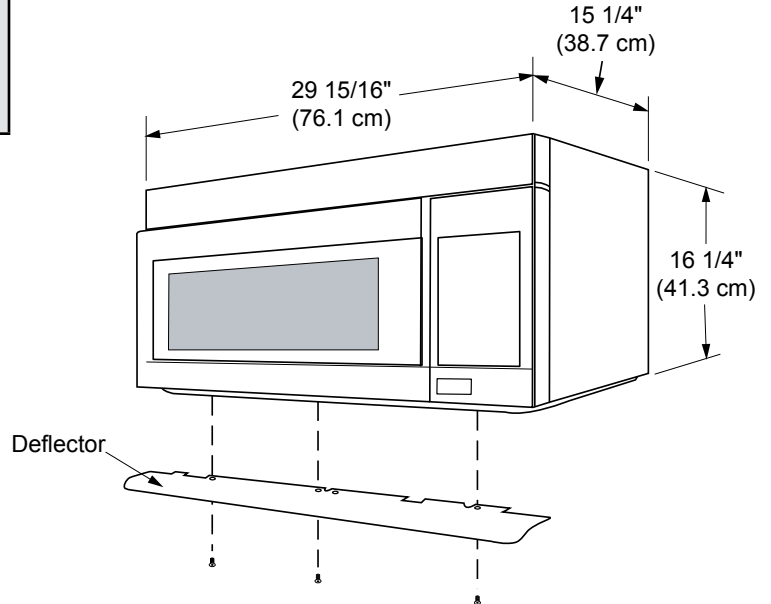

All tolerances: +1/16" (+1.6 mm), -0, unless otherwise stated

UPPER CABINET DIMENSIONS

OVERALL DIMENSIONS

MICROWAVE TOP VIEW EXHAUST LOCATION

Model No.	Dedicated Circuit Required	Total Connected Load	Approximate Shipping Weight
PCOR30	120 Vac, 60Hz, 15 Amp. (Breaker)	1.56kW (13 Amp.)	84 lbs.

NOTES:

1. Microwave is supplied with a 48" (121.9 cm) power cord, with a three prong grounded plug.