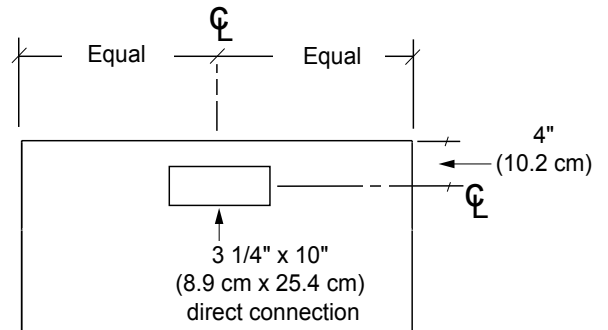

All tolerances: +1/16" (+1.6 mm), -0, unless otherwise stated

UPPER CABINET DIMENSIONS

OVERALL DIMENSIONS

MICROWAVE TOP VIEW EXHAUST LOCATION

Model No.	Dedicated Circuit Required	Total Connected Load	Approximate Shipping Weight
PCOR30	120 Vac, 60Hz, 15 Amp. (Breaker)	1.56kW (13 Amp.)	84 lbs.

NOTES:

1. Microwave is supplied with a 48" (121.9 cm) power cord, with a three prong grounded plug.