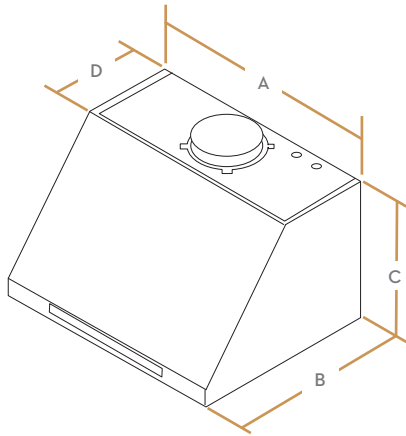

DIMENSIONS & WEIGHT

APPLIANCE DIMENSIONS (H X W X D) (IN.)	18" X 35 7/8" X 24"
UPPER CABINET CUTOUT (W) (IN.)	36"
WEIGHT	57 LBS (26KG)

WARRANTY

LIMITED, PARTS AND LABOR	2 YEARS
--------------------------	---------

dacor 36-INCH WALL HOOD

APPLIANCE DIMENSIONS

36"

A	B	C	D
35 7/8" (91.1CM)	24" (61CM)	18" (45.7CM)	12" (30.5CM)

CABINET LAYOUT DIMENSIONS

MINIMUM WIDTH OF "E"

36"

E

36" (91.5CM)

TOP ELECTRICAL ACCESS DIMENSIONS

36"

A	B	C
1 1/2" (3.81CM)	4 1/2" (11.43CM)	3" (7.62CM)

REAR ELECTRICAL ACCESS DIMENSIONS

36"

A	B	C
1" (2.54CM)	4 1/2" (11.43CM)	3" (7.62CM)

* SEE TABLE