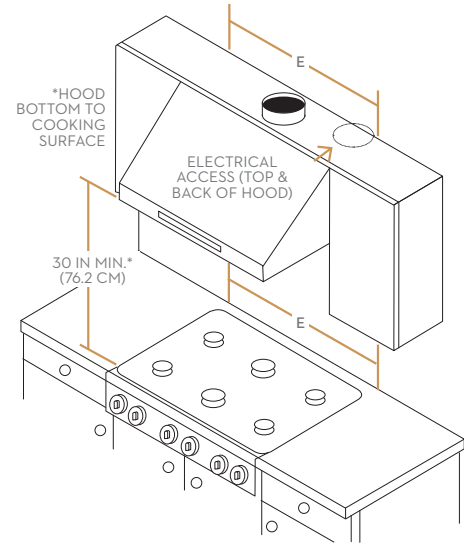

DIMENSIONS & WEIGHT

APPLIANCE DIMENSIONS (H X W X D) (IN.)	18" X 35 7/8" X 24"
UPPER CABINET CUTOUT (W) (IN.)	36"
WEIGHT	57 LBS (26KG)

WARRANTY

LIMITED, PARTS AND LABOR	2 YEARS
--------------------------	---------

dacor 36-INCH WALL HOOD

APPLIANCE DIMENSIONS

36"

A	B	C	D
35 7/8" (91.1CM)	24" (61CM)	18" (45.7CM)	12" (30.5CM)

CABINET LAYOUT DIMENSIONS

MINIMUM WIDTH OF "E"

36"

E

36" (91.5CM)

TOP ELECTRICAL ACCESS DIMENSIONS

36"

A	B	C
1 1/2" (3.81CM)	4 1/2" (11.43CM)	3" (7.62CM)

REAR ELECTRICAL ACCESS DIMENSIONS

36"

A	B	C
1" (2.54CM)	4 1/2" (11.43CM)	3" (7.62CM)

* SEE TABLE