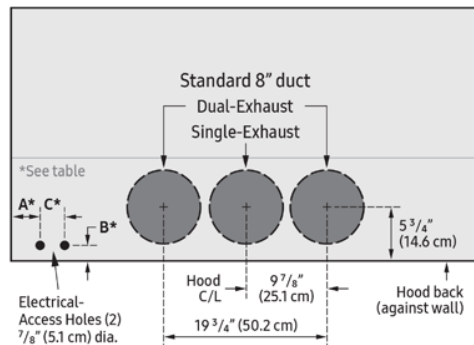

DIMENSIONS

APPLIANCE DIMENSIONS (H X W X D) (IN.)	12" (HWHP3012), 18" (HWHP3018) X 30" X 24"
UPPER CABINET CUTOUT (W) (IN.)	30"

WARRANTY

LIMITED, PARTS AND LABOR	1 YEAR
--------------------------	--------

dacor 30-INCH WALL HOOD

APPLIANCE DIMENSIONS

HWHP3012/3018

A - WIDTH	29 7/8" (75.9 CM)
B - DEPTH	24" (61 CM)
C - HEIGHT	3012 - 12" (30.5 CM), 3018 - 18" (45.7 CM)
D - TOP DEPTH	11 7/8" (30.2 CM)

Single Blower
HWHP 30, 36 Series

REAR DIMENSIONS

HWHP3012/3018

A	5 1/2" (13.97 CM)
B	1" (2.54 CM)
C	3" (7.62 CM)

Rear Dimensions: Electrical-Access Holes

TOP DIMENSIONS

HWHP3012/3018

A	5 1/2 (13.97 CM)
B	11 1/2" (3.81 CM)
C	3" (7.62 CM)

Top Dimensions: Electrical-Access Holes

CUTOUT DIMENSIONS

HWHP3012/3018

E	30" (76.2 CM)
---	---------------