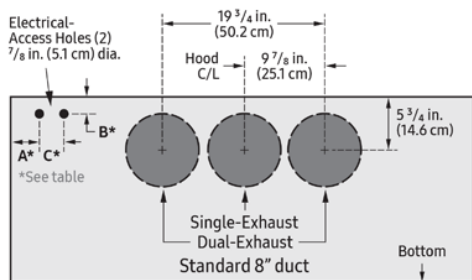

DIMENSIONS

APPLIANCE DIMENSIONS (H X W X D) (IN.)	12" (HWHP3012), 18" (HWHP3018) X 30" X 24"
UPPER CABINET CUTOUT (W) (IN.)	30"

WARRANTY

LIMITED, PARTS AND LABOR	1 YEAR
--------------------------	--------

dacor 30-INCH WALL HOOD

APPLIANCE DIMENSIONS

HWHP3012/3018

A - WIDTH	29 7/8" (75.9 CM)
B - DEPTH	24" (61 CM)
C - HEIGHT	3012 - 12" (30.5 CM), 3018 - 18" (45.7 CM)
D - TOP DEPTH	11 7/8" (30.2 CM)

Single Blower
HWHP 30, 36 Series

REAR DIMENSIONS

HWHP3012/3018

A	5 1/2" (13.97 CM)
B	1" (2.54 CM)
C	3" (7.62 CM)

Rear Dimensions: Electrical-Access Holes

TOP DIMENSIONS

HWHP3012/3018

A	5 1/2 (13.97 CM)
B	11 1/2" (3.81 CM)
C	3" (7.62 CM)

Top Dimensions: Electrical-Access Holes

CUTOUT DIMENSIONS

HWHP3012/3018

E	30" (76.2 CM)
---	---------------