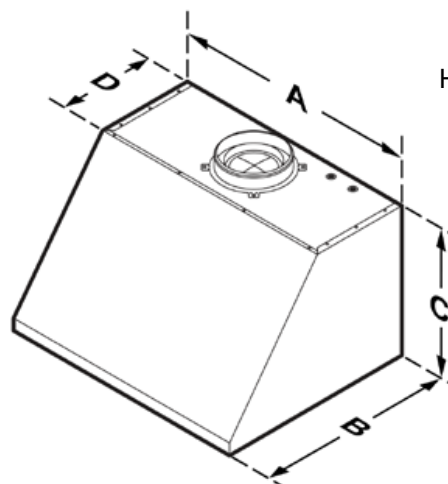

DIMENSIONS

APPLIANCE DIMENSIONS (H X W X D) (IN.)	12" (HWHP3012), 18" (HWHP3018) X 30" X 24"
UPPER CABINET CUTOUT (W) (IN.)	30"

WARRANTY

LIMITED, PARTS AND LABOR	1 YEAR
--------------------------	--------

dacor 30-INCH WALL HOOD

APPLIANCE DIMENSIONS

HWHP3012/3018

A - WIDTH	29 7/8" (75.9 CM)
B - DEPTH	24" (61 CM)
C - HEIGHT	3012 - 12" (30.5 CM), 3018 - 18" (45.7 CM)
D - TOP DEPTH	11 7/8" (30.2 CM)

Single Blower
HWHP 30, 36 Series

REAR DIMENSIONS

HWHP3012/3018

A	5 1/2" (13.97 CM)
B	1" (2.54 CM)
C	3" (7.62 CM)

Rear Dimensions: Electrical-Access Holes

TOP DIMENSIONS

HWHP3012/3018

A	5 1/2 (13.97 CM)
B	11 1/2" (3.81 CM)
C	3" (7.62 CM)

Top Dimensions: Electrical-Access Holes

CUTOUT DIMENSIONS

HWHP3012/3018

E	30" (76.2 CM)
---	---------------