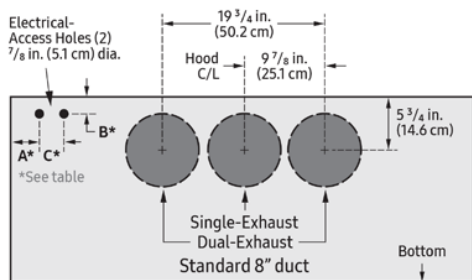

DIMENSIONS

APPLIANCE DIMENSIONS (H X W X D) (IN.)	12" (HWHP3612), 18" (HWHP3618) X 36" X 24"
UPPER CABINET CUTOUT (W) (IN.)	36"

WARRANTY

LIMITED, PARTS AND LABOR	1 YEAR
--------------------------	--------

dacor 36-INCH WALL HOOD

APPLIANCE DIMENSIONS

HWHP3612/3618

A - WIDTH	35 7/8" (91.1 CM)
B - DEPTH	24" (61 CM)
C - HEIGHT	36 1/2 - 12" (30.5 CM), 36 1/8 - 18" (45.7 CM)
D - TOP DEPTH	11 7/8" (30.2 CM)

Single Blower
HWHP 30, 36 Series

REAR DIMENSIONS

HWHP3612/3618

A	4 1/2" (11.43 CM)
B	1" (2.54 CM)
C	3" (7.62 CM)

Rear Dimensions: Electrical-Access Holes

TOP DIMENSIONS

HWHP3612/3618

A	4 1/2" (11.43 CM)
B	11 1/2" (3.81 CM)
C	3" (7.62 CM)

Top Dimensions: Electrical-Access Holes

CUTOUT DIMENSIONS

HWHP3612/3618

E	36" (91.5 CM)
---	---------------