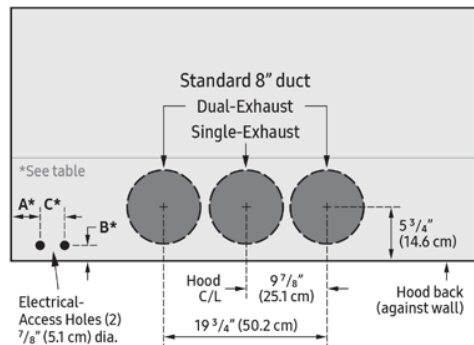

DIMENSIONS

APPLIANCE DIMENSIONS (H X W X D) (IN.)	12" (HWHP3612), 18" (HWHP3618) X 36" X 24"
UPPER CABINET CUTOUT (W) (IN.)	36"

WARRANTY

LIMITED, PARTS AND LABOR	1 YEAR
--------------------------	--------

dacor 36-INCH WALL HOOD

APPLIANCE DIMENSIONS

HWHP3612/3618

A - WIDTH	35 7/8" (91.1 CM)
B - DEPTH	24" (61 CM)
C - HEIGHT	36 1/2 - 12" (30.5 CM), 36 1/8 - 18" (45.7 CM)
D - TOP DEPTH	11 7/8" (30.2 CM)

Single Blower
HWHP 30, 36 Series

REAR DIMENSIONS

HWHP3612/3618

A	4 1/2" (11.43 CM)
B	1" (2.54 CM)
C	3" (7.62 CM)

Rear Dimensions: Electrical-Access Holes

TOP DIMENSIONS

HWHP3612/3618

A	4 1/2" (11.43 CM)
B	11 1/2" (3.81 CM)
C	3" (7.62 CM)

Top Dimensions: Electrical-Access Holes

CUTOUT DIMENSIONS

HWHP3612/3618

E	36" (91.5 CM)
---	---------------