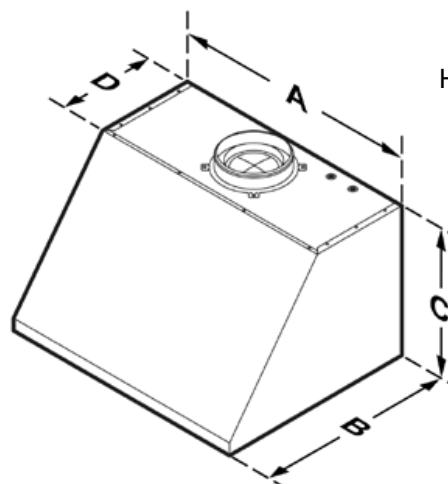

DIMENSIONS

APPLIANCE DIMENSIONS (H X W X D) (IN.)	12" (HWHP3612), 18" (HWHP3618) X 36" X 24"
UPPER CABINET CUTOUT (W) (IN.)	36"

WARRANTY

LIMITED, PARTS AND LABOR	1 YEAR
--------------------------	--------

dacor 36-INCH WALL HOOD

APPLIANCE DIMENSIONS

HWHP3612/3618

A - WIDTH	35 7/8" (91.1 CM)
B - DEPTH	24" (61 CM)
C - HEIGHT	36 1/2 - 12" (30.5 CM), 36 1/8 - 18" (45.7 CM)
D - TOP DEPTH	11 7/8" (30.2 CM)

Single Blower
HWHP 30, 36 Series

REAR DIMENSIONS

HWHP3612/3618

A	4 1/2" (11.43 CM)
B	1" (2.54 CM)
C	3" (7.62 CM)

Rear Dimensions: Electrical-Access Holes

TOP DIMENSIONS

HWHP3612/3618

A	4 1/2" (11.43 CM)
B	11 1/2" (3.81 CM)
C	3" (7.62 CM)

Top Dimensions: Electrical-Access Holes