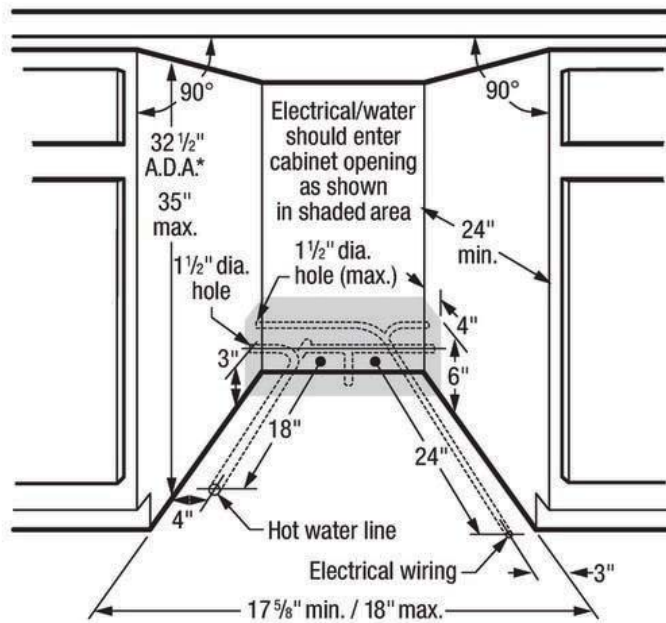

EIDW1815US

Available Colors : Stainless Steel

Version : 09/19

Dishwasher

18" Built-In Dishwasher with IQ-Touch™ Controls

Installation Drawing

*A.D.A. installation, (32 1/2") beneath 34"-high countertop may be accomplished by adjusting toekick and leveling legs.

Electrolux Major Appliances, N.A.

USA • 10200 David Taylor Drive • Charlotte, NC 28262 • 1-877-4electrolux (1-877-435-3287) • electroluxappliances.com
CANADA • 5855 Terry Fox Way • Mississauga, ON L5V 3E4 • 1-800-265-8352 • electroluxappliances.ca