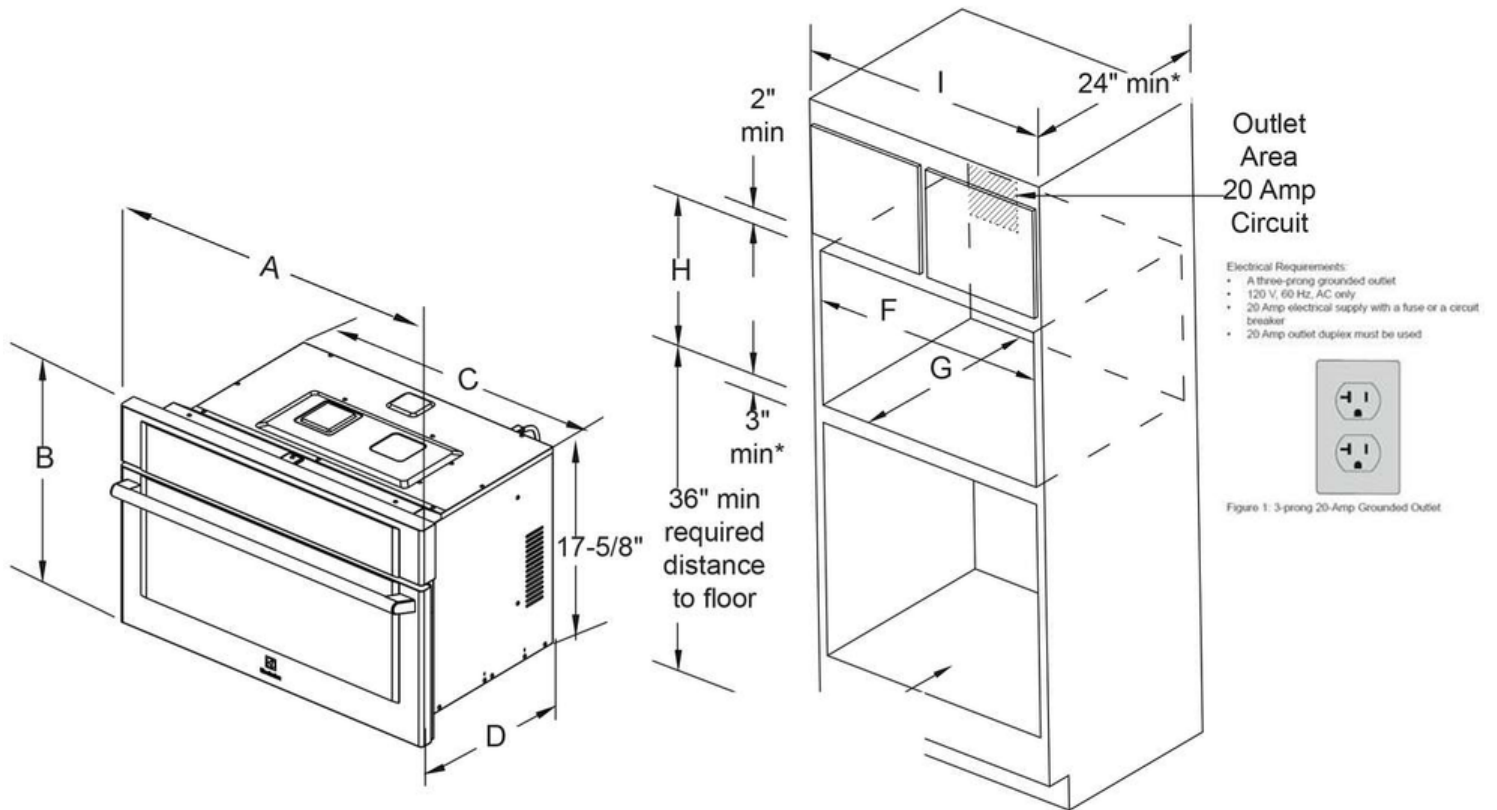

PRODUCT DIMENSIONS						
MODEL	A		B	C		D
Convection Microwave Oven	29-13/16		19	24-5/8		23
CUTOUT DIMENSIONS AND CABINET WIDTH						
MODEL	F		G	H		I
	Min.	Max.	Min	Min.	Max.	Min.
Convection Microwave Oven	28	28-3/8	23	17-3/4	18	30-1/8