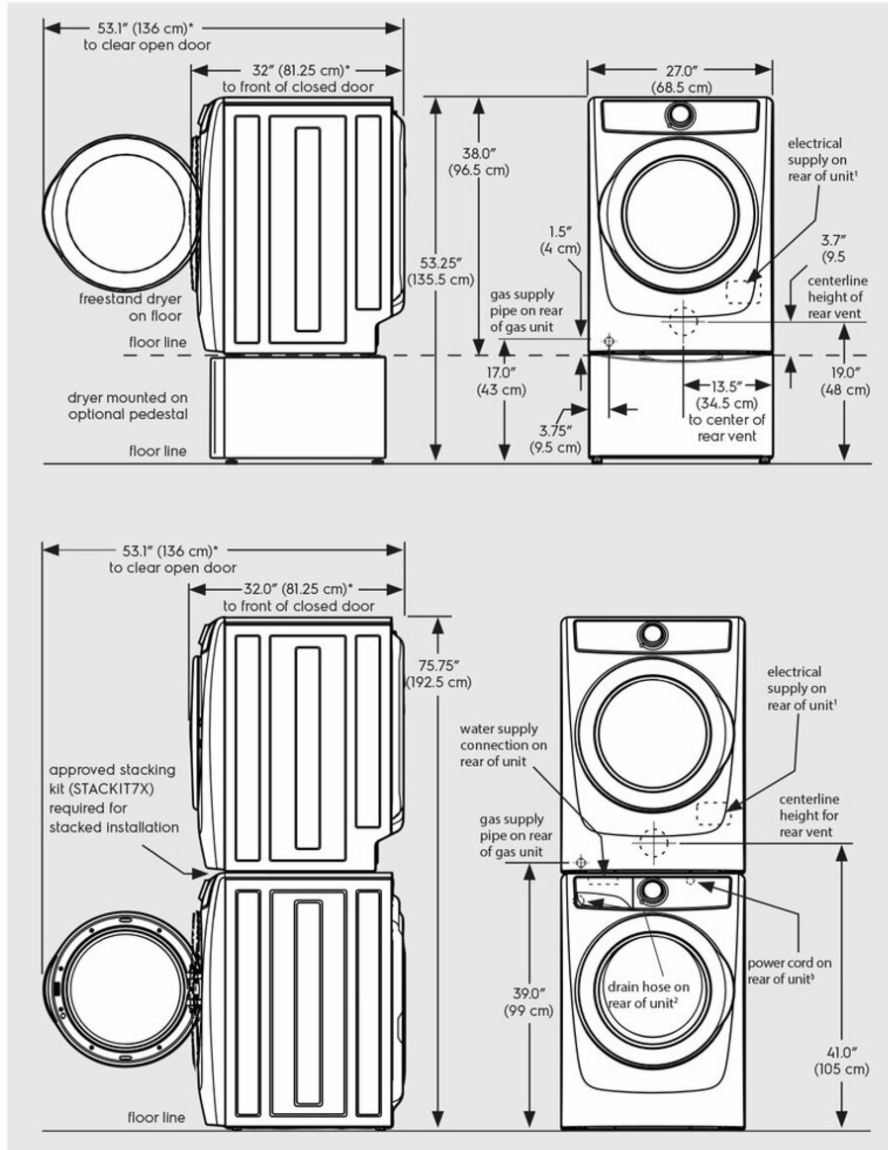

CANADA • 5855 Terry Fox Way • Mississauga, ON L5V 3E4 • 1-800-265-8352 • electrolux.ca

Installation Diagram

Dryer dimensions

* Connection of water inlet hose on steam dryer adds 3/4 in. (2 cm) to installation depth.