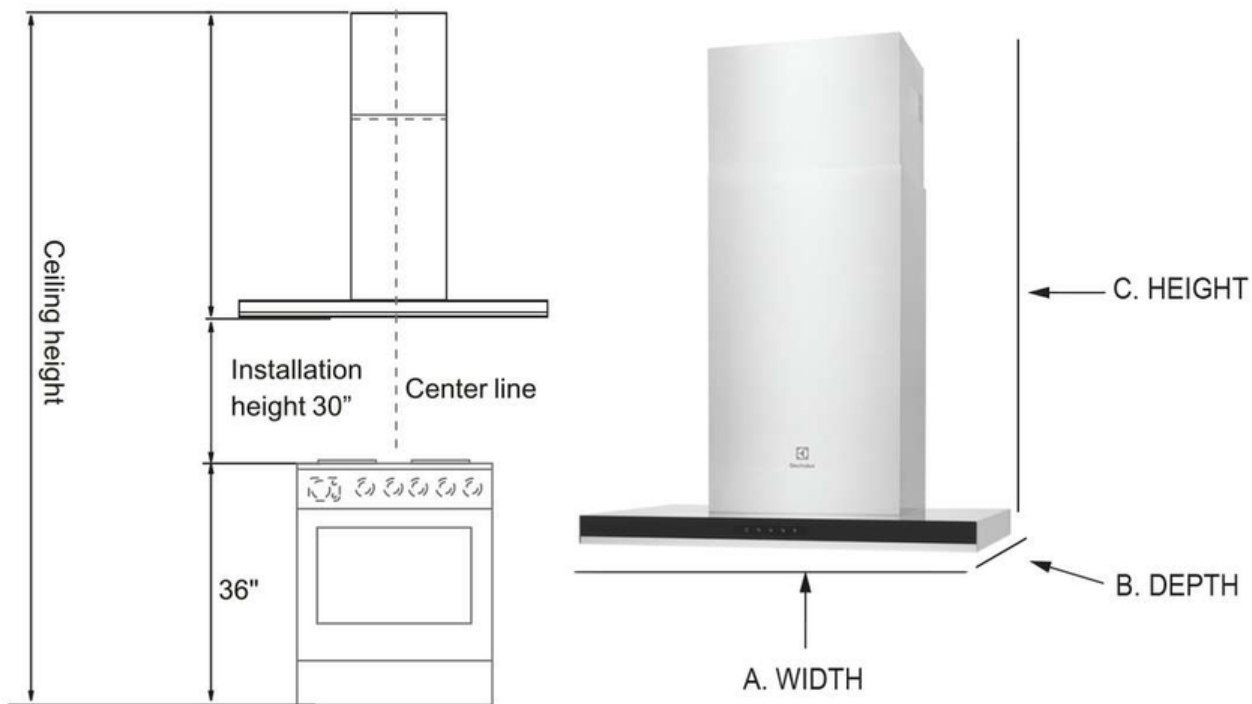

CANADA • 5855 Terry Fox Way • Mississauga, ON L5V 3E4 • 1-800-265-8352 • [electroluxappliances.ca](http://electroluxappliances.ca)

PRODUCT DIMENSIONS			
MODEL	A. WIDTH	B. DEPTH	C. HEIGHT
30" T Shape Hood	29 3/4" (75.57 cm)	19 7/10" (50.04cm)	30" - 53 9/10" (76.2cm - 136.9cm)
36" T Shape Hood	35 3/4" (90.81cm)	19 7/10" (50.04 cm)	30" - 53 9/10" (76.2cm - 136.9cm)
42" T Shape Hood	41 3/4" (106.05 cm)	23 7/10" (50.04 cm)	30" - 53 9/10" (76.2cm - 136.9cm)