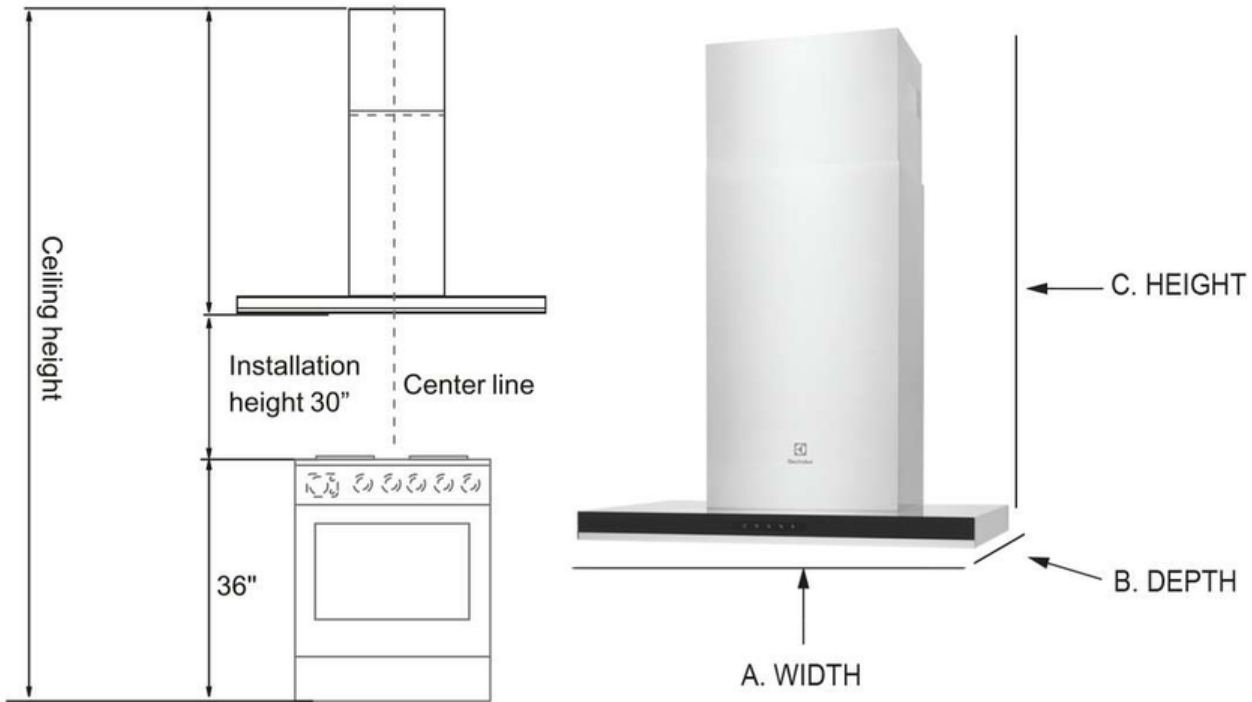

Controls

Control Type	Glass Touch
Wi-Fi Enabled	No

Light System

Lighting Type	LED Strip
Number of Lights	1
Number of Light Settings	3

Dimensions and Volume

Height	53 29/32"
Width	29 3/4"
Depth	19 45/64"

Electrical Specifications

30" Wall-Mount T Shape Hood

ECVW3062AS

Version : 12/20

PRODUCT DIMENSIONS			
MODEL	A. WIDTH	B. DEPTH	C. HEIGHT
30" T Shape Hood	29 3/4" (75.57 cm)	19 7/10" (50.04cm)	30" - 53 9/10" (76.2cm - 136.9cm)
36" T Shape Hood	35 3/4" (90.81cm)	19 7/10" (50.04 cm)	30" - 53 9/10" (76.2cm - 136.9cm)
42" T Shape Hood	41 3/4" (106.05 cm)	23 7/10" (50.04 cm)	30" - 53 9/10" (76.2cm - 136.9cm)