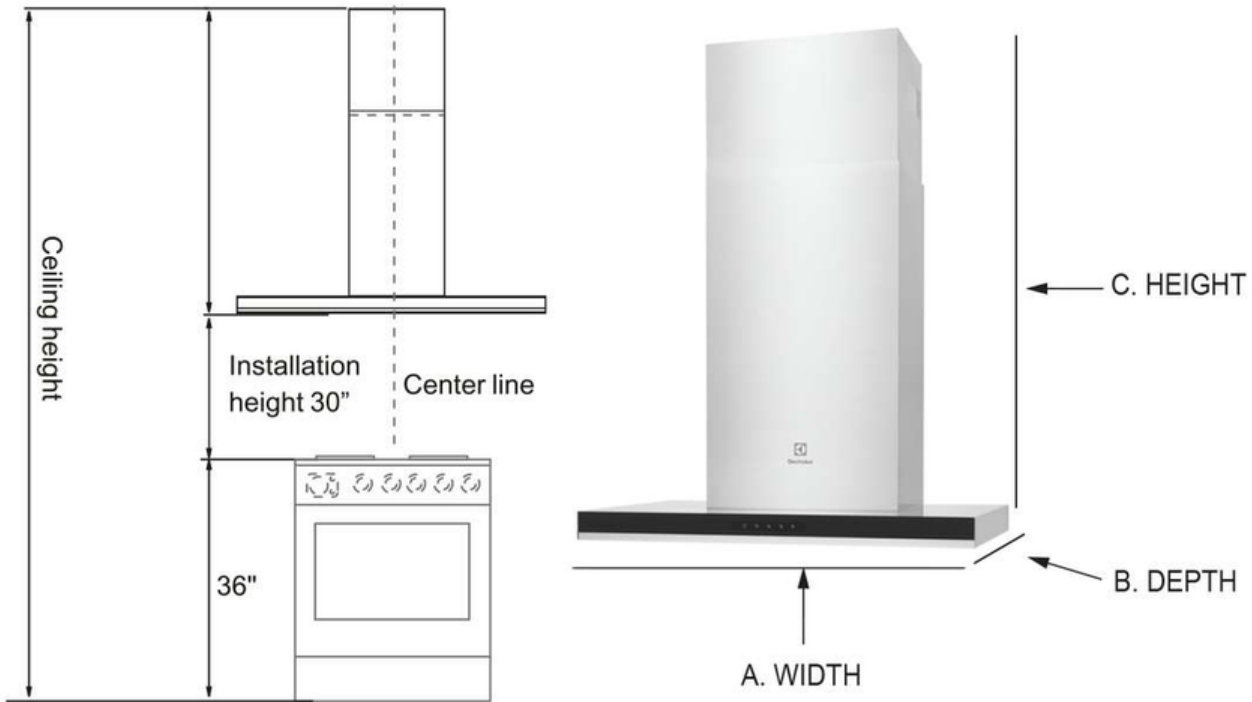

## Dimensions et volume

Hauteur	53 9 po
Largeur	35 75 po
Profondeur	19 7 po

PRODUCT DIMENSIONS			
MODEL	A. WIDTH	B. DEPTH	C. HEIGHT
30" T Shape Hood	29 3/4" (75.57 cm)	19 7/10" (50.04cm)	30" - 53 9/10" (76.2cm - 136.9cm)
36" T Shape Hood	35 3/4" (90.81cm)	19 7/10" (50.04 cm)	30" - 53 9/10" (76.2cm - 136.9cm)
42" T Shape Hood	41 3/4" (106.05 cm)	23 7/10" (50.04 cm)	30" - 53 9/10" (76.2cm - 136.9cm)