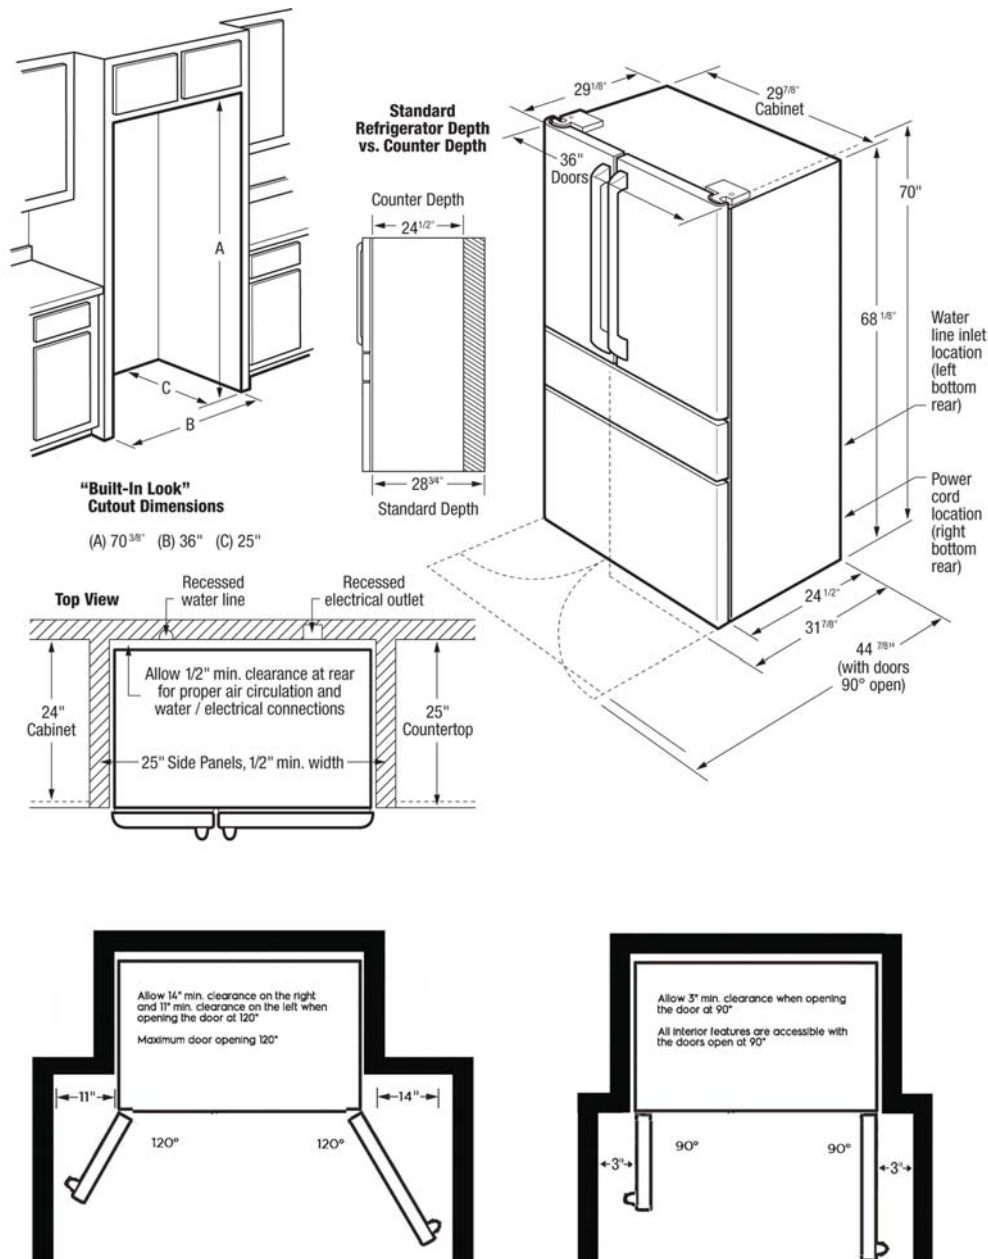

ERMC2295AS

Available Colors : Stainless Steel

Version : 08/20

French Door Refrigerator

Counter-Depth French Door Refrigerator

Installation Drawing

Electrolux Major Appliances, N.A.

USA • 10200 David Taylor Drive • Charlotte, NC 28262 • 1-877-4electrolux (1-877-435-3287) • electroluxappliances.com
CANADA • 5855 Terry Fox Way • Mississauga, ON L5V 3E4 • 1-800-265-8352 • electroluxappliances.ca