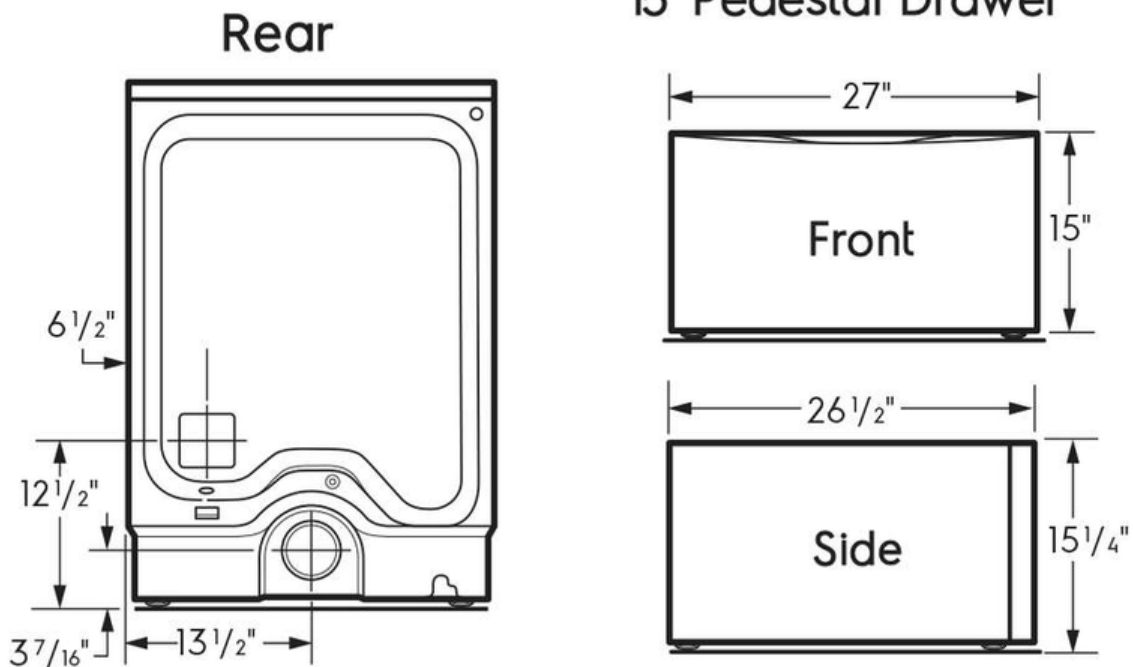

Optional 15" Pedestal Drawer

High standards of quality at Electrolux Home Products, Inc. mean we are constantly working to improve our products. We reserve the right to change specifications or discontinue models without notice.

Electrolux Major Appliances, N.A.

USA • 10200 David Taylor Drive • Charlotte, NC 28262 • Charlotte, NC 28262 • 1-877-4electrolux (1-877-435-3287) • electroluxappliances.com

CANADA • 5855 Terry Fox Way • Mississauga, ON L5V 3E4 • 1-800-265-8352 • electroluxappliances.ca