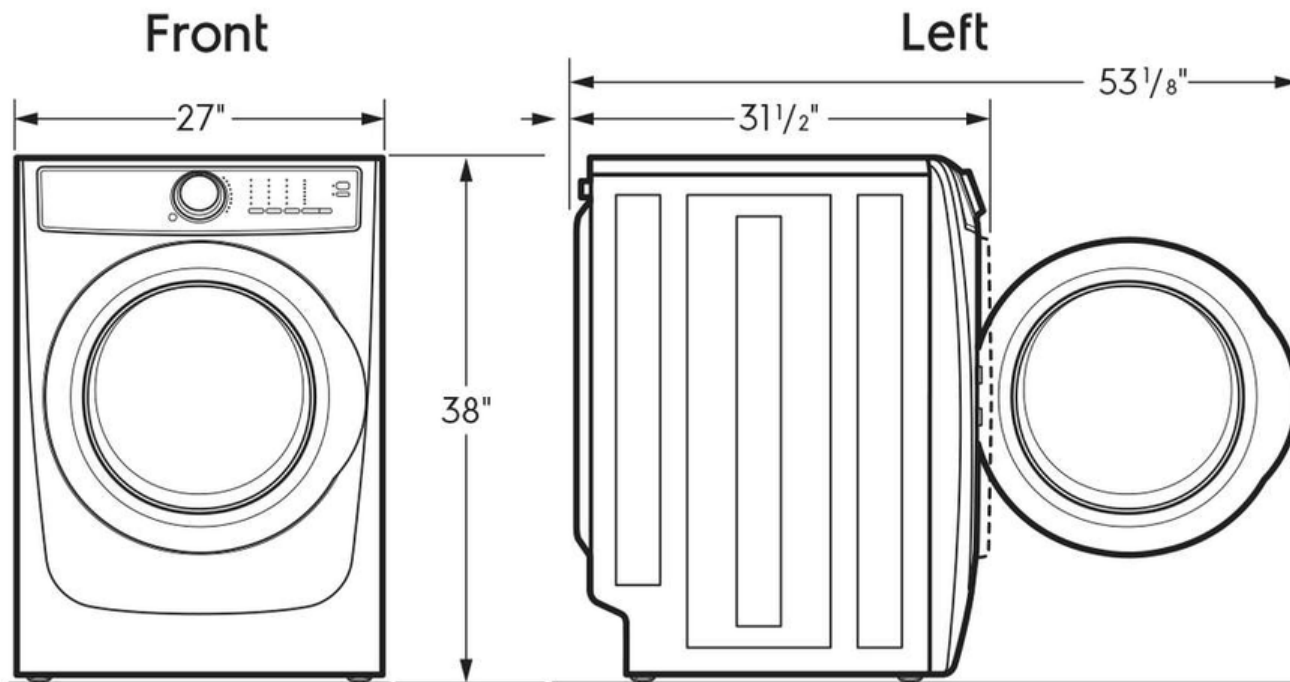

Electrolux

Electric 8.0 Cu. Ft. Front Load Dryer

ELFE763CAT, ELFE763CAW

Version : 07/21