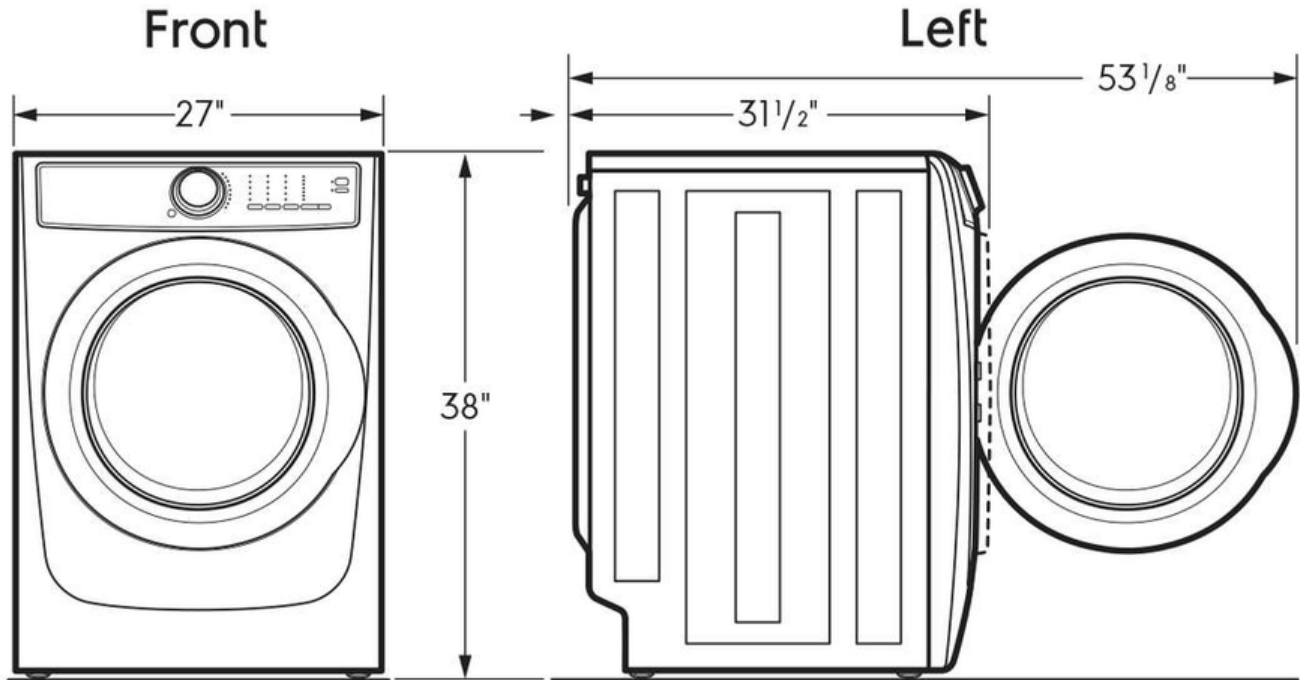

Electrolux

Electric 8.0 Cu. Ft. Front Load Dryer

ELFE763CAT, ELFE763CAW

Version : 07/21