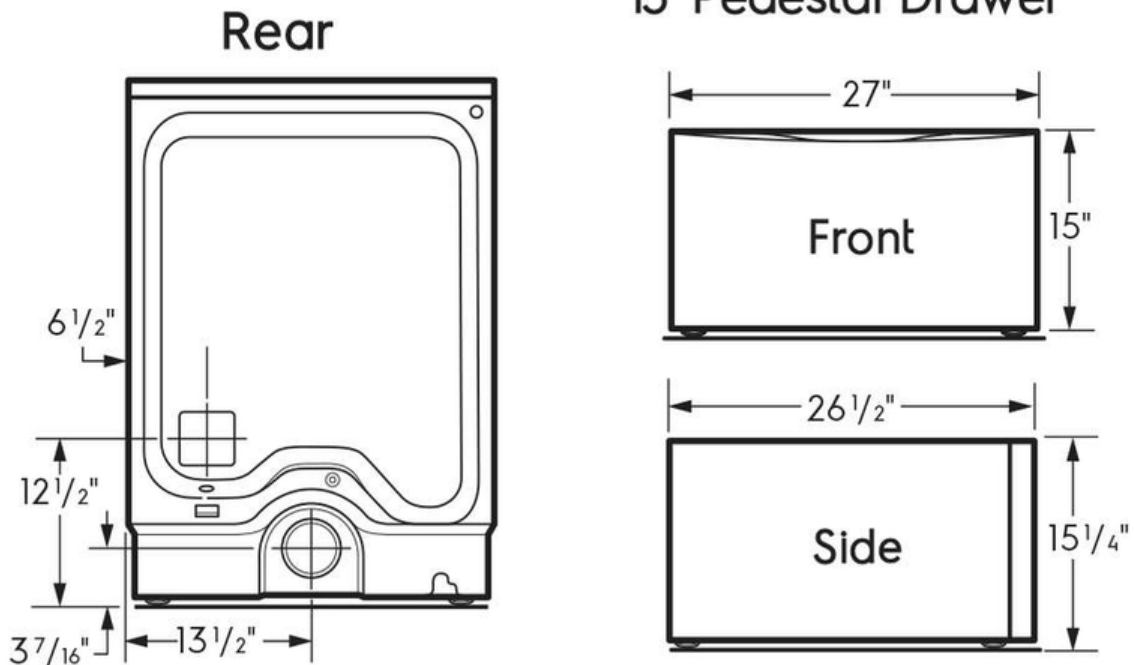

Optional 15" Pedestal Drawer

High standards of quality at Electrolux Home Products, Inc. mean we are constantly working to improve our products. We reserve the right to change specifications or discontinue models without notice.

Electrolux Major Appliances, N.A.

USA • 10200 David Taylor Drive • Charlotte, NC 28262 • Charlotte, NC 28262 • 1-877-4electrolux (1-877-435-3287) • electroluxappliances.com

CANADA • 5855 Terry Fox Way • Mississauga, ON L5V 3E4 • 1-800-265-8352 • electroluxappliances.ca