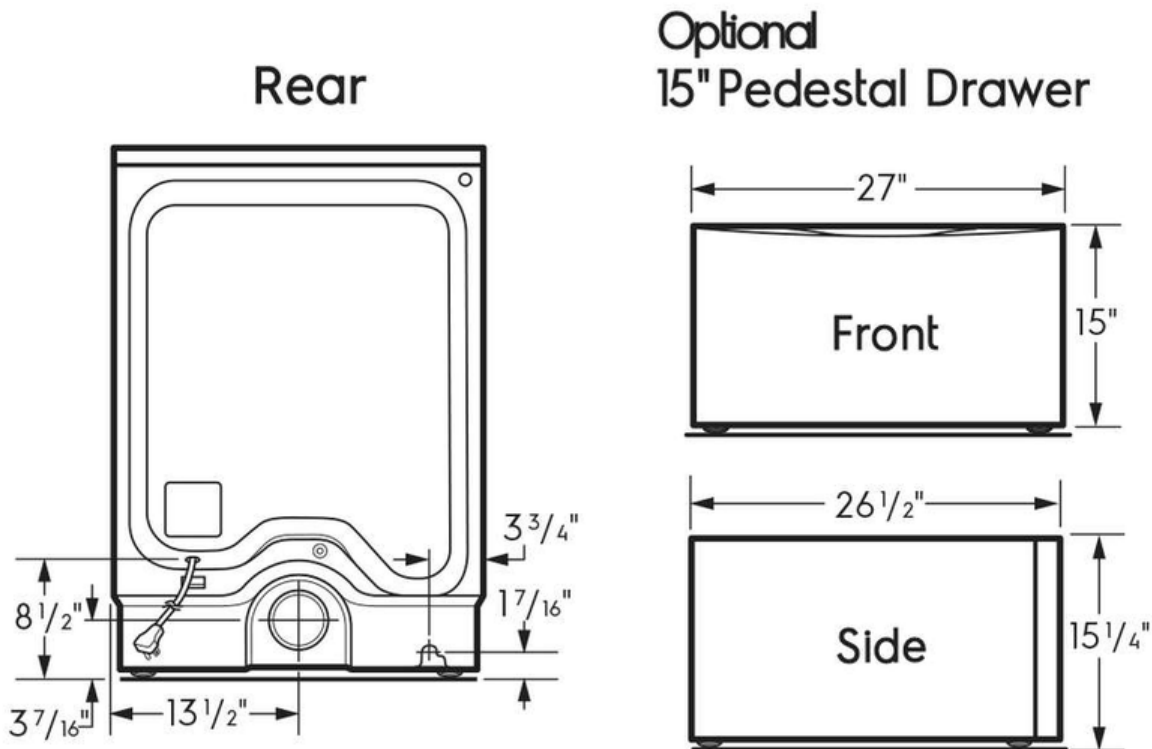

Electrolux

Gas 8.0 Cu. Ft. Front Load Dryer

ELFG7537AT, ELFG7537AW

Version : 07/21

High standards of quality at Electrolux Home Products, Inc. mean we are constantly working to improve our products. We reserve the right to change specifications or discontinue models without notice.

Electrolux Major Appliances, N.A.

USA • 10200 David Taylor Drive • Charlotte, NC 28262 • Charlotte, NC 28262 • 1-877-4electrolux (1-877-435-3287) • electroluxappliances.com

CANADA • 5855 Terry Fox Way • Mississauga, ON L5V 3E4 • 1-800-265-8352 • electroluxappliances.ca