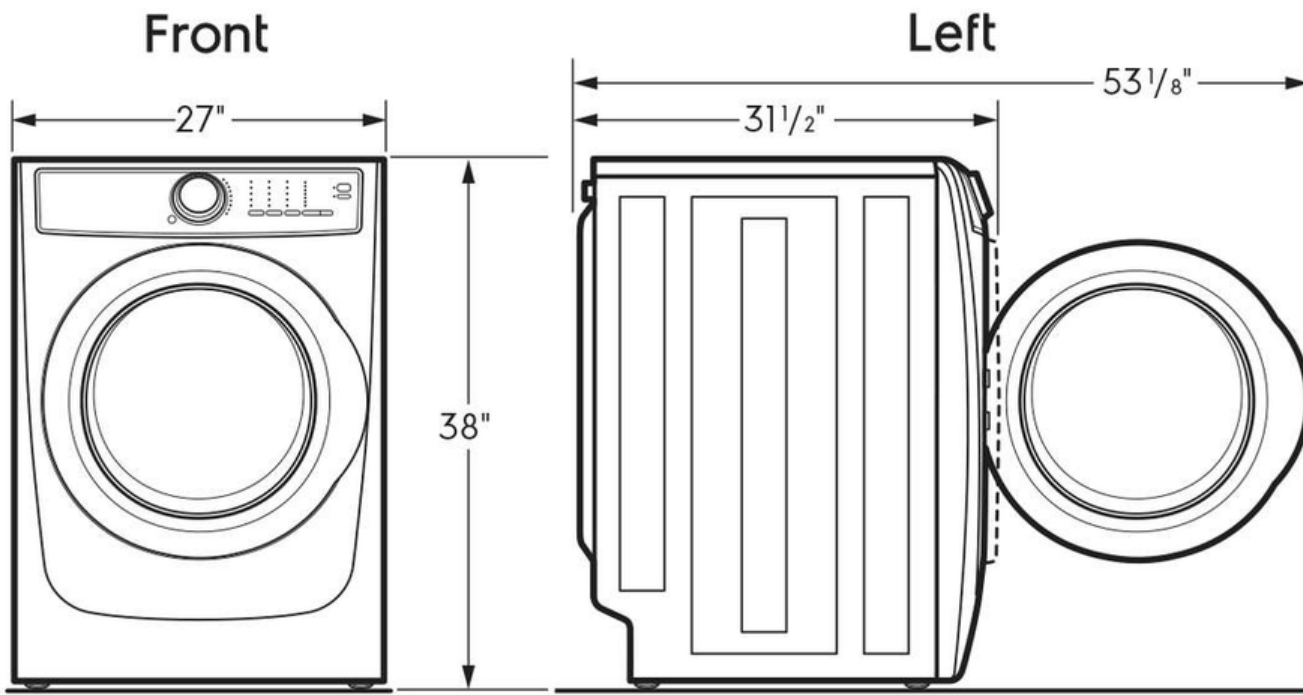

Electrolux

Gas 8.0 Cu. Ft. Front Load Dryer

ELFG7537AT, ELFG7537AW

Version : 07/21

High standards of quality at Electrolux Home Products, Inc. mean we are constantly working to improve our products. We reserve the right to change specifications or discontinue models without notice.

Electrolux Major Appliances, N.A.

USA • 10200 David Taylor Drive • Charlotte, NC 28262 • Charlotte, NC 28262 • 1-877-4electrolux (1-877-435-3287) • electroluxappliances.com

CANADA • 5855 Terry Fox Way • Mississauga, ON L5V 3E4 • 1-800-265-8352 • electroluxappliances.ca