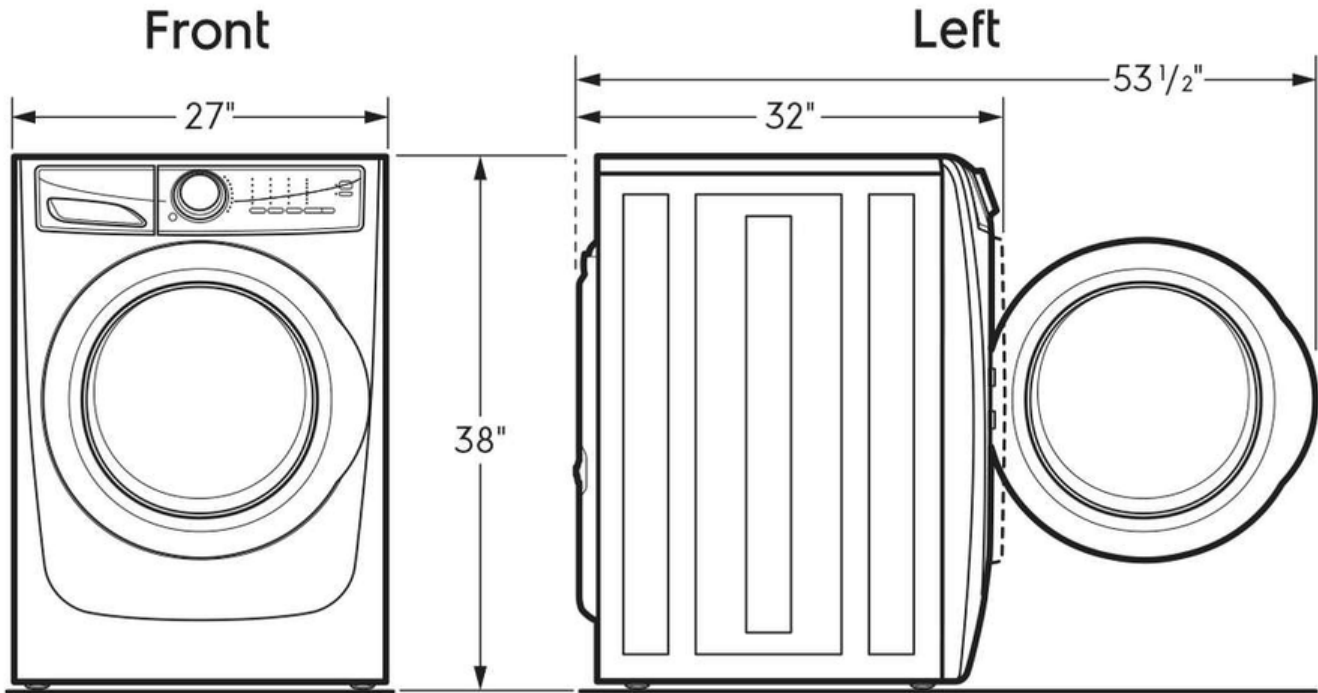

Electrolux

5.2 Cu. Ft. I.E.C Front Load Washer

ELFW7437AW

Version : 07/21

High standards of quality at Electrolux Home Products, Inc. mean we are constantly working to improve our products. We reserve the right to change specifications or discontinue models without notice.

Electrolux Major Appliances, N.A.

USA • 10200 David Taylor Drive • Charlotte, NC 28262 • Charlotte, NC 28262 • 1-877-4electrolux (1-877-435-3287) • electroluxappliances.com

CANADA • 5855 Terry Fox Way • Mississauga, ON L5V 3E4 • 1-800-265-8352 • electroluxappliances.ca