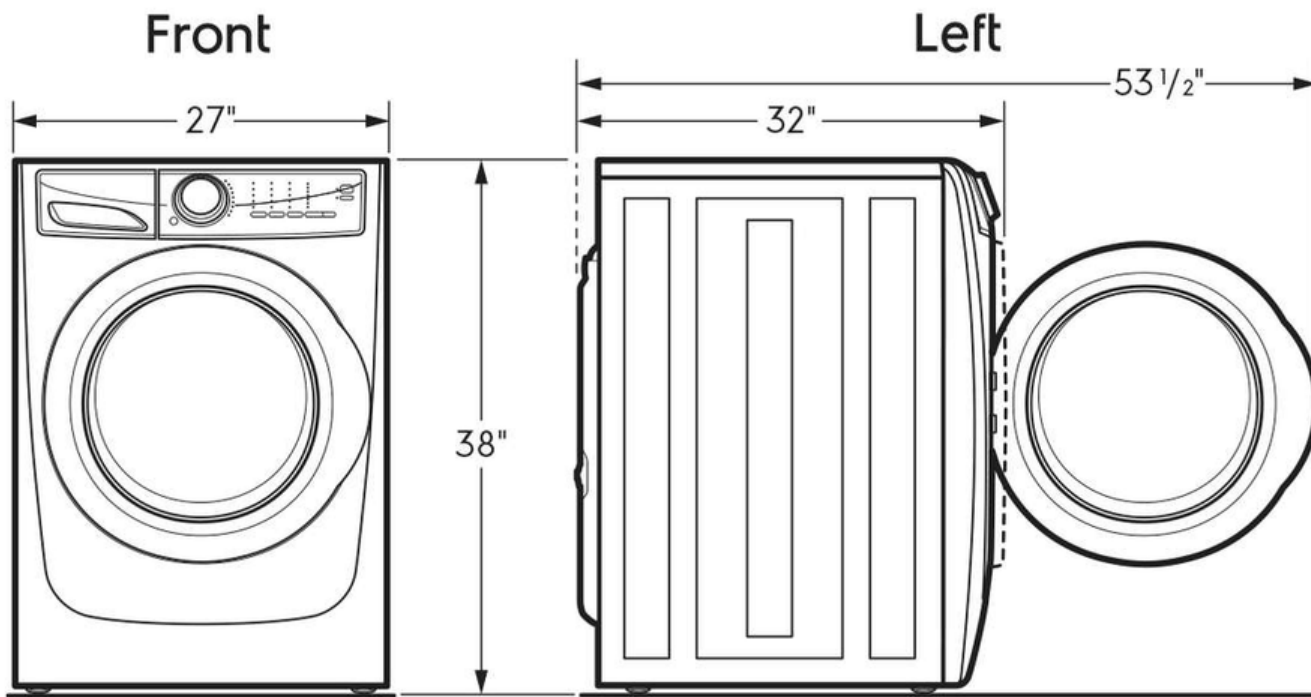

Electrolux

4.5 Cu. Ft. Front Load Washer

ELFW7437AW

Version : 07/21

High standards of quality at Electrolux Home Products, Inc. mean we are constantly working to improve our products. We reserve the right to change specifications or discontinue models without notice.

Electrolux Major Appliances, N.A.

USA • 10200 David Taylor Drive • Charlotte, NC 28262 • Charlotte, NC 28262 • 1-877-4electrolux (1-877-435-3287) • electroluxappliances.com

CANADA • 5855 Terry Fox Way • Mississauga, ON L5V 3E4 • 1-800-265-8352 • electroluxappliances.ca