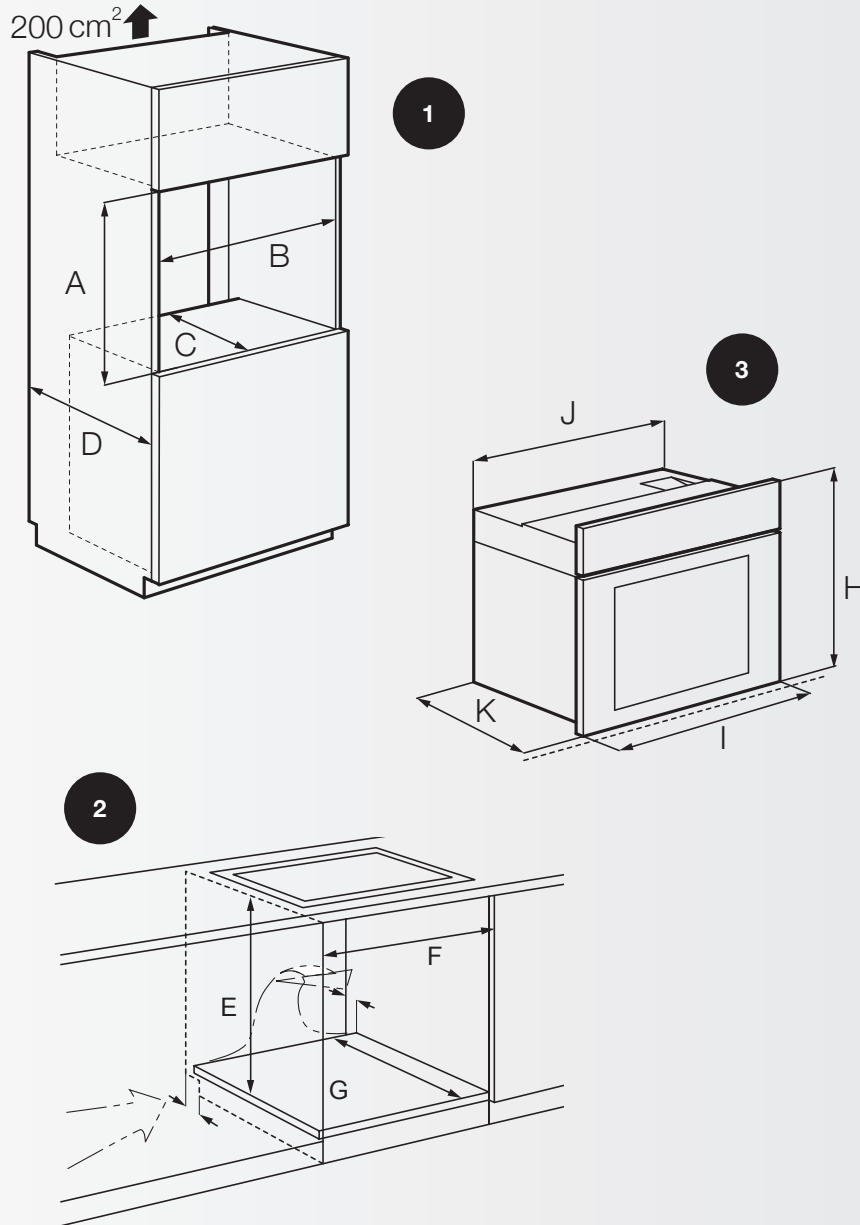

## Cutout & Product Dimensions

### 1) Cutout Dimensions

MODEL	EI24EW35LS
A. HEIGHT	23 1/4 (59.0)
B. WIDTH	22 (56.0)
C. DEPTH	20 7/8 (53.0)
D. CABINET DEPTH <b>MIN.</b>	23 1/4 (59.0)

All dimensions are in inches (cm).

### 2) Cutout Dimensions

E. HEIGHT	23 5/8 (60.0)
F. WIDTH <b>MIN.</b>	22 (56.0)
G. DEPTH <b>MIN.</b>	20 7/8 (53.0)

All dimensions are in inches (cm).

### 3) Product Dimensions

H. HEIGHT	23 3/8 (59.4)
I. WIDTH FRONT	23 3/8 (59.4)
J. WIDTH BACK	21 5/8 (54.8)
K. DEPTH	22 3/8 (56.7)

All dimensions are in inches (cm).

For complete dimensions contact an Electrolux Sales Representative.