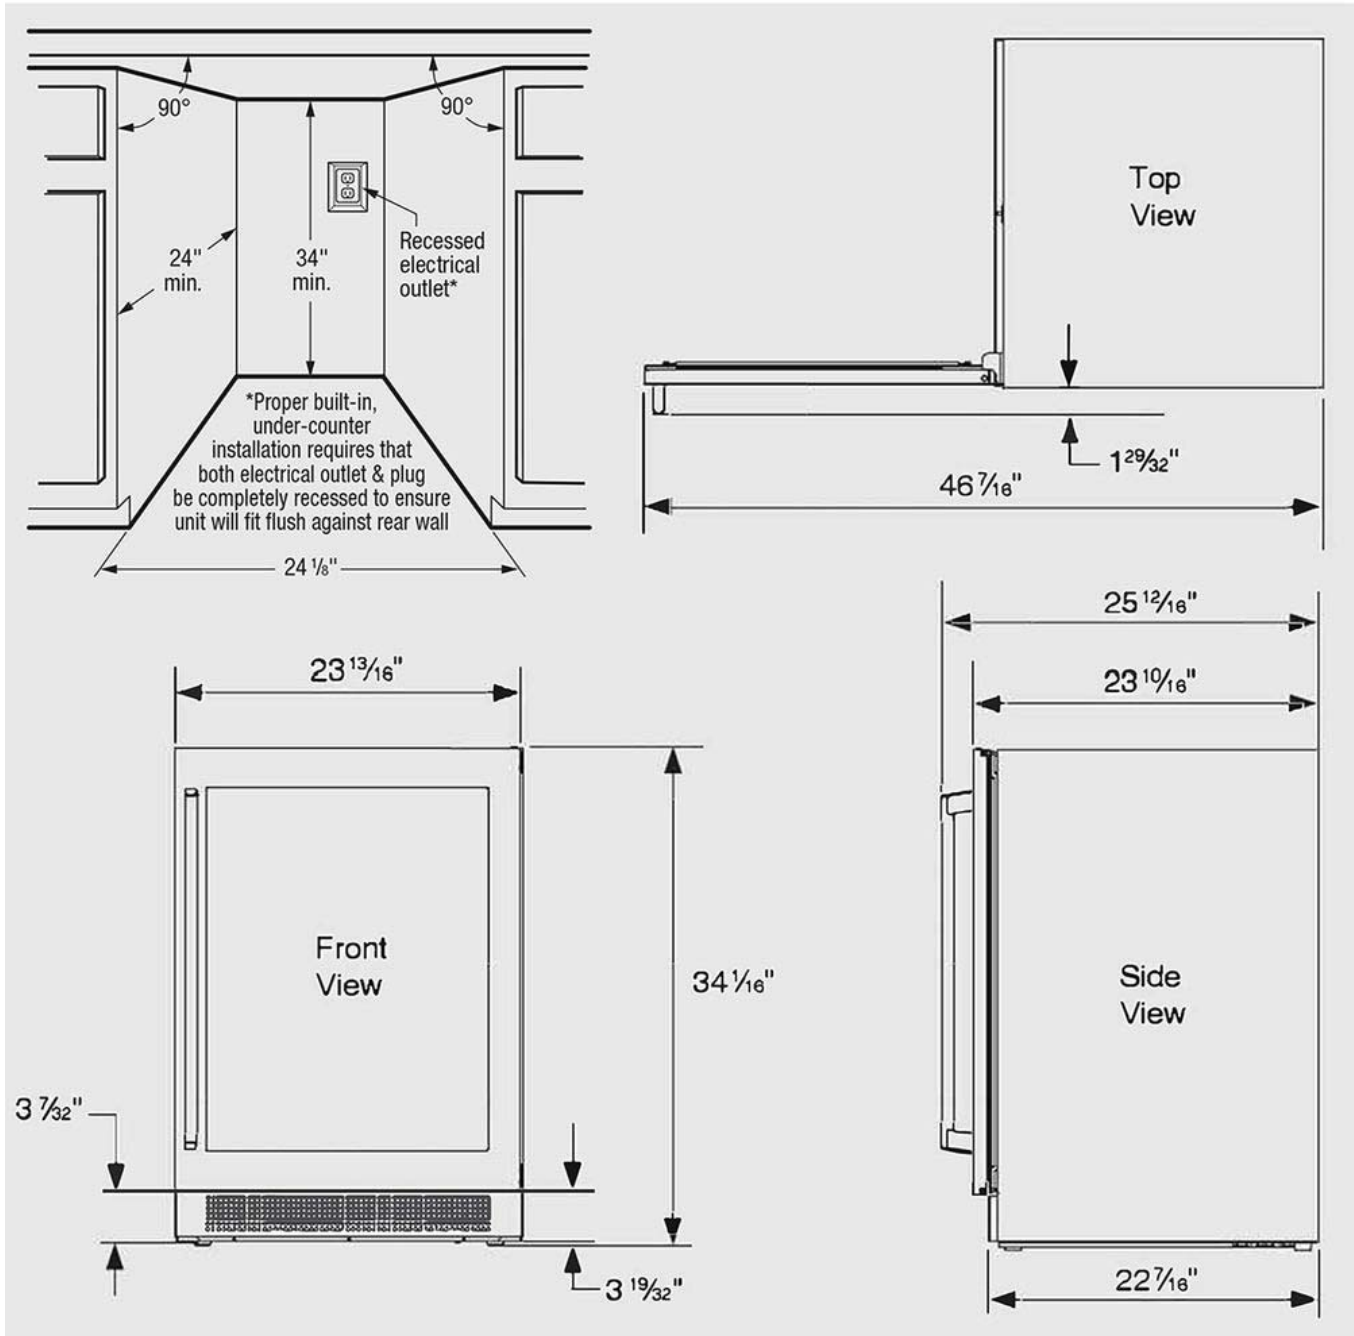

EI24BC15VS

Available Colors : Stainless Steel

Version : 10/19

Beverage Center Refrigerator

24" Under Counter Beverage Center

Installation Drawing

Electrolux Major Appliances, N.A.

USA • 10200 David Taylor Drive • Charlotte, NC 28262 • 1-877-4electrolux (1-877-435-3287) • electroluxappliances.com
CANADA • 5855 Terry Fox Way • Mississauga, ON L5V 3E4 • 1-800-265-8352 • electroluxappliances.ca