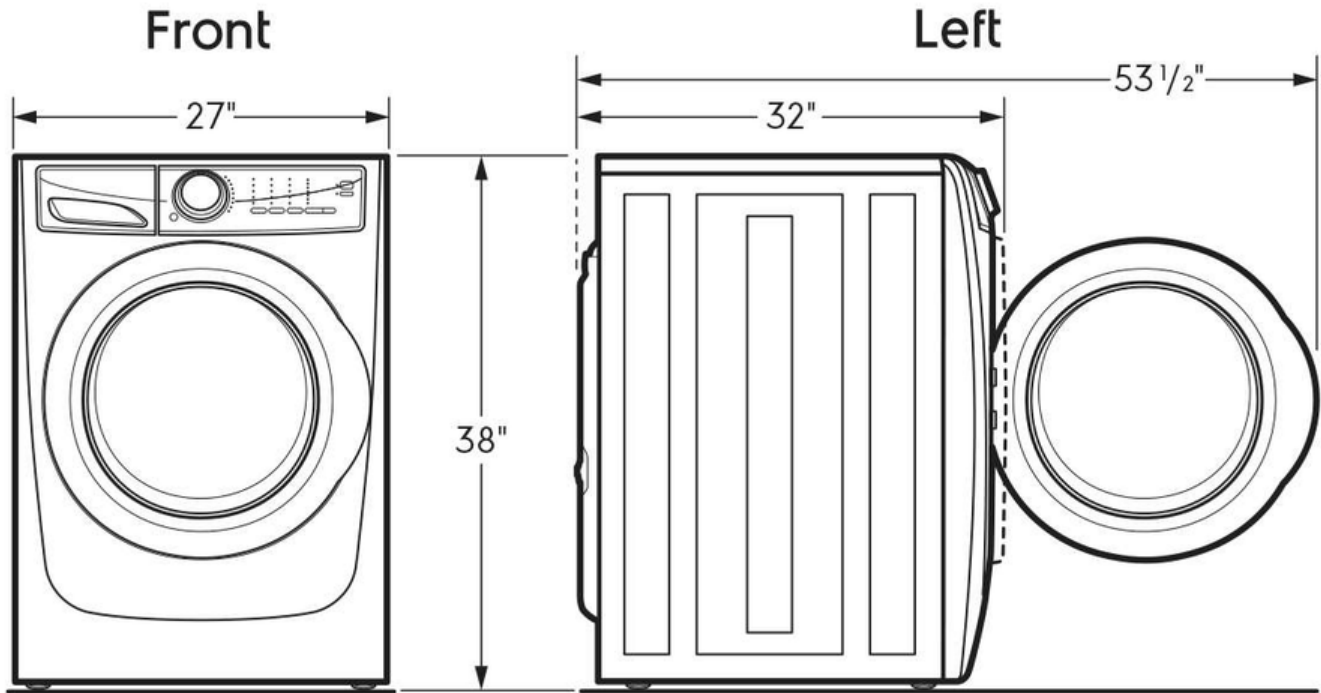

Electrolux

4.5 Cu.Ft. Front Load Washer

ELFW7537AT, ELFW7537AW

Version : 06/21

High standards of quality at Electrolux Home Products, Inc. mean we are constantly working to improve our products. We reserve the right to change specifications or discontinue models without notice.