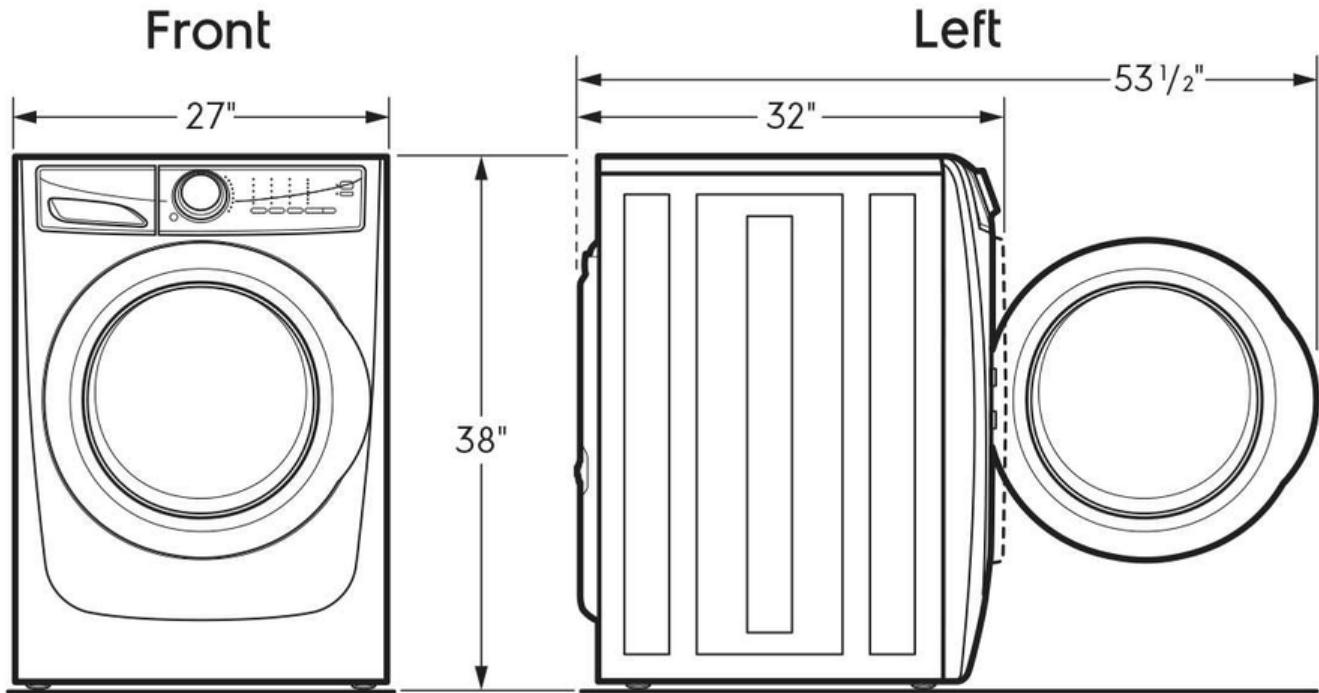

Electrolux

5.2 Cu.Ft. I.E.C Front Load Washer

ELFW7537AT, ELFW7537AW

Version : 06/21

High standards of quality at Electrolux Home Products, Inc. mean we are constantly working to improve our products. We reserve the right to change specifications or discontinue models without notice.