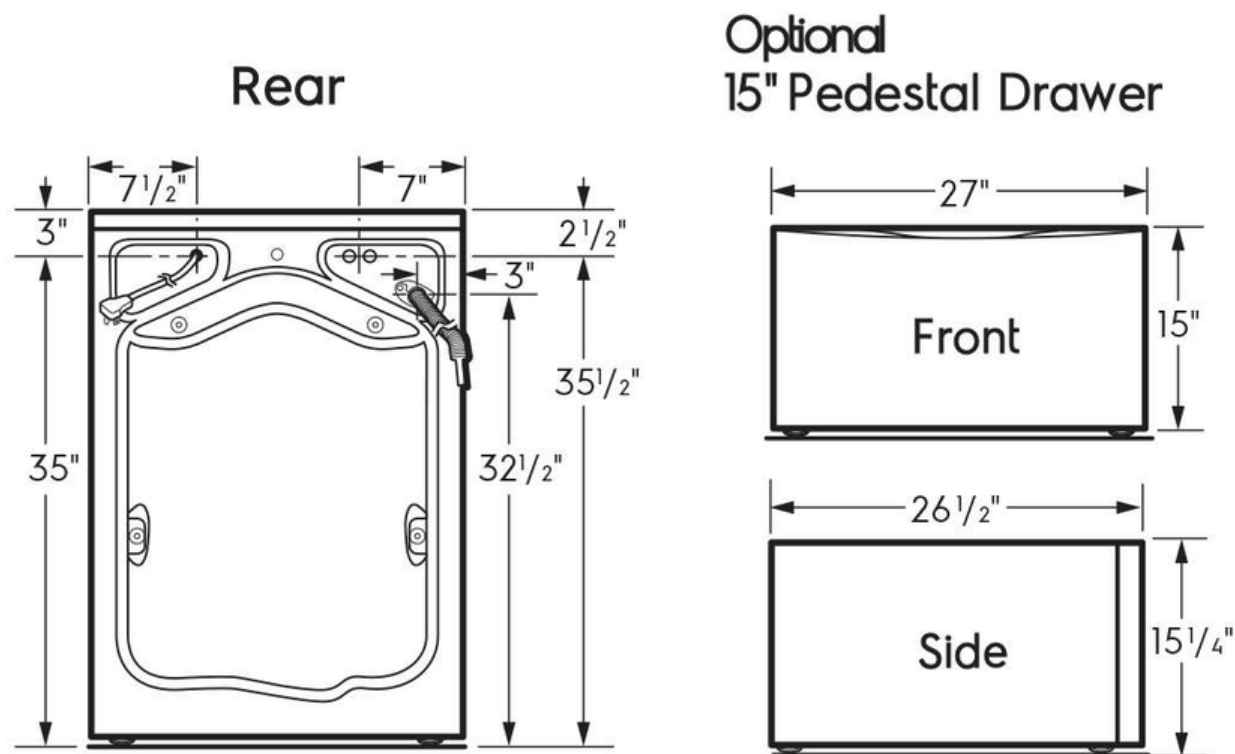

Electrolux

4.5 Cu.Ft. Front Load Washer

ELFW7637AT, ELFW7637AW

Version : 06/21

High standards of quality at Electrolux Home Products, Inc. mean we are constantly working to improve our products. We reserve the right to change specifications or discontinue models without notice.

Electrolux Major Appliances, N.A.

USA • 10200 David Taylor Drive • Charlotte, NC 28262 • Charlotte, NC 28262 • 1-877-4electrolux (1-877-435-3287) • electroluxappliances.com

CANADA • 5855 Terry Fox Way • Mississauga, ON L5V 3E4 • 1-800-265-8352 • electroluxappliances.ca