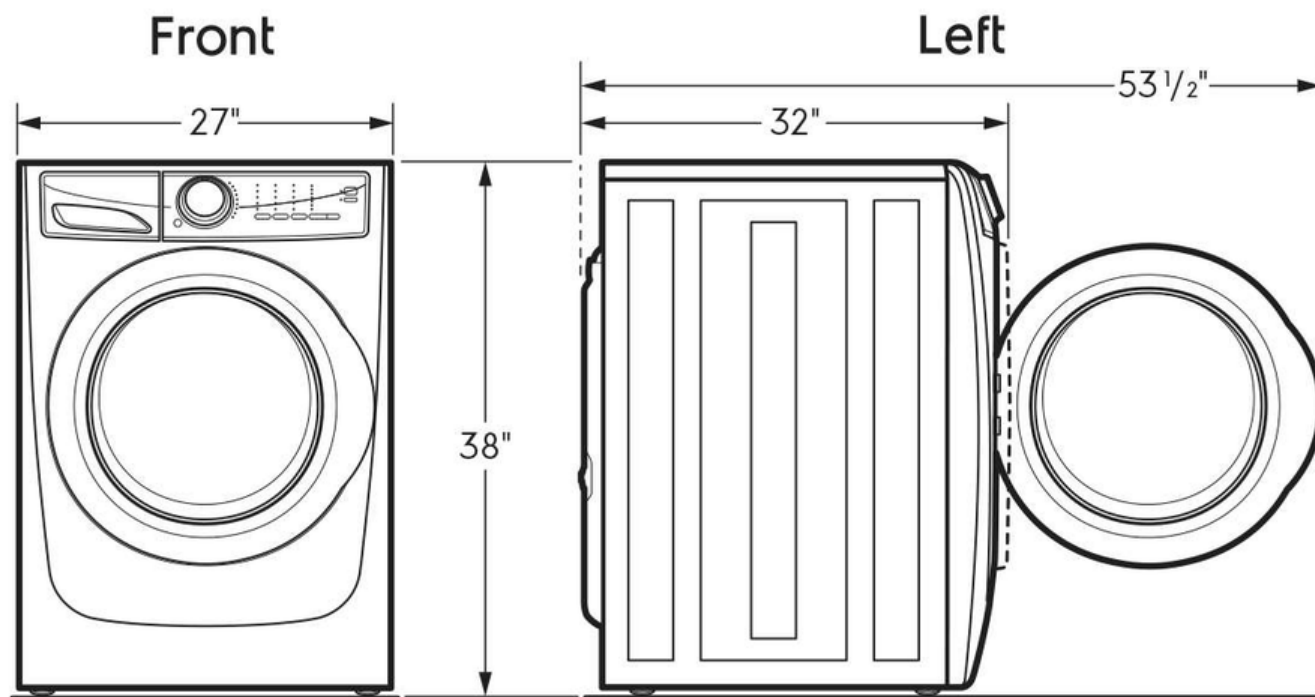

Electrolux

4.5 Cu.Ft. Front Load Washer

ELFW7637AT, ELFW7637AW

Version : 06/21

High standards of quality at Electrolux Home Products, Inc. mean we are constantly working to improve our products. We reserve the right to change specifications or discontinue models without notice.