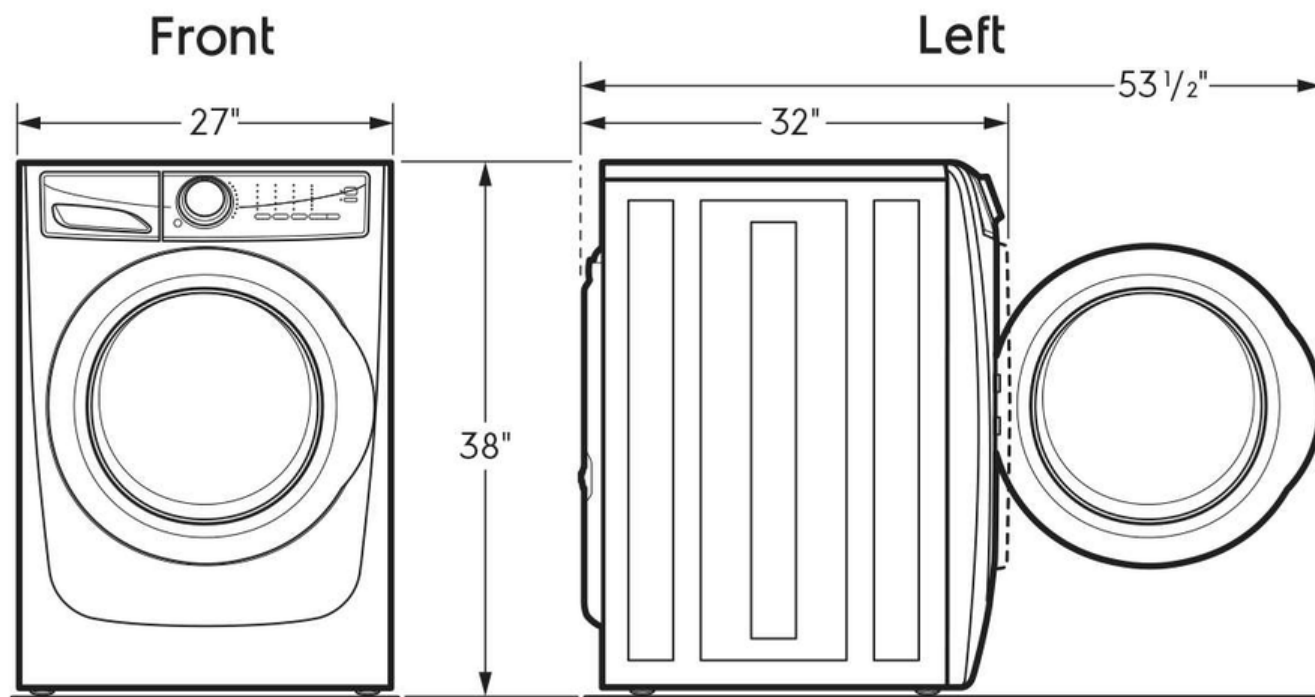

Electrolux

5.2 Cu. Ft. I.E.C Front Load Washer

ELFW7637AT, ELFW7637AW

Version : 06/21

High standards of quality at Electrolux Home Products, Inc. mean we are constantly working to improve our products. We reserve the right to change specifications or discontinue models without notice.