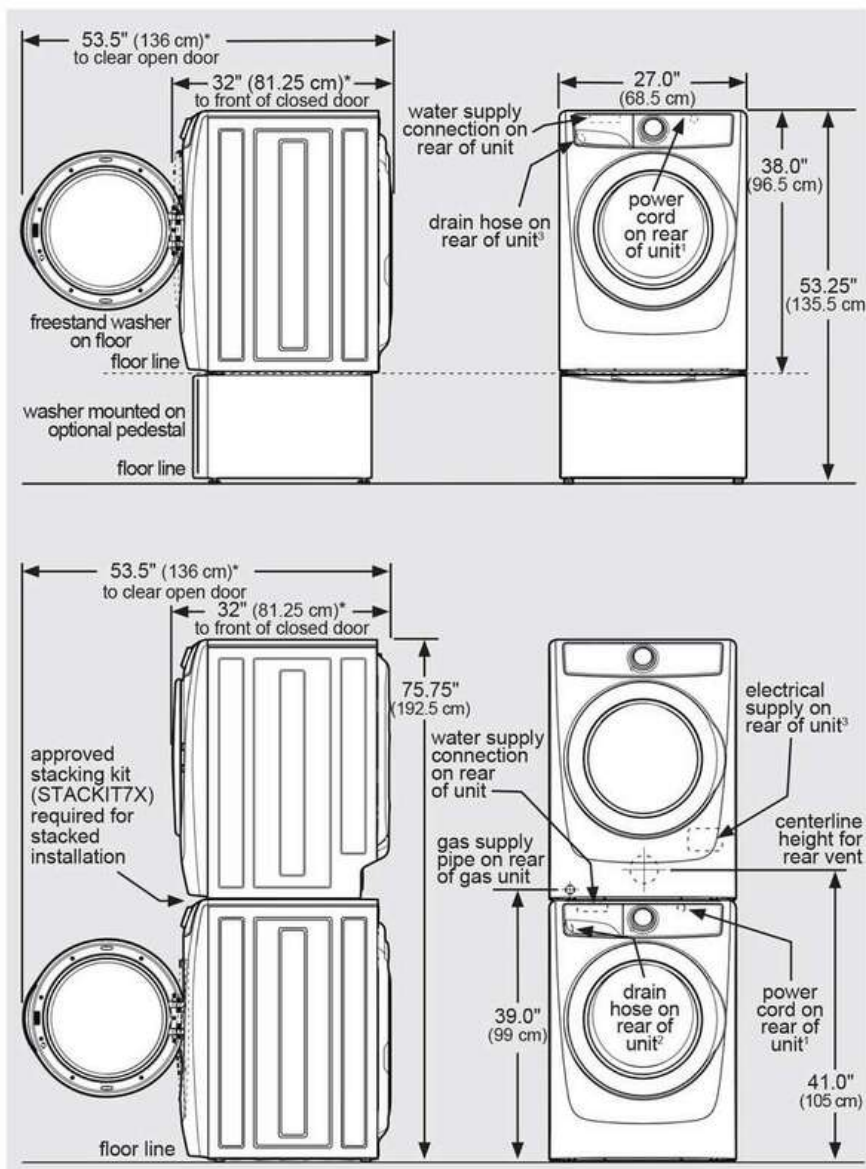

Optional Pedestal	Yes
Power Cord Included	Yes
Stackable	Yes

Performance Certifications and Approvals

CEE Tier	Tier 2
ENERGY STAR Certified	Yes
High Efficiency	Yes

General Specifications

Chime On / Chime Off	Yes
Leveling Legs	Yes
Prop 65 Label	No
Warranty - Labor	1 Year
Warranty - Motor	10 Years
Warranty - Parts	1 Year
Warranty - Tub	Lifetime

Safety Certifications and Approvals

NSF Certified	Yes
UL Listed	Yes

Installation Diagram

Washer dimensions

*Connection of water inlet hose on steam dryer adds 3/4 in. (2 cm) to installation depth.

¹Power supply cord length on washer approximately 60 inches (152.5 cm).

²Drain hose length on washer approximately 59 inches (150 cm).

³Power supply cord length on gas dryer or electric Canadian dryer approximately 60 inches (152.5 cm).