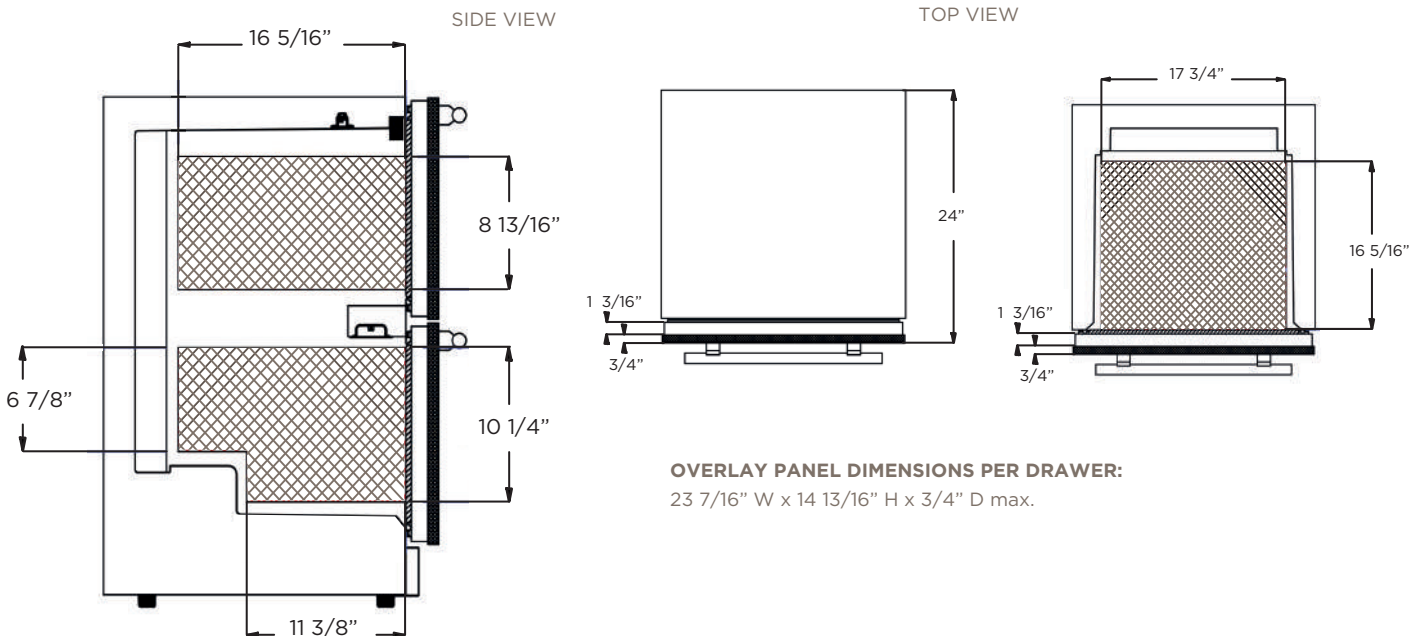

ELICA'S EXCLUSIVE  
PLUS FEATURES

RISERVA - EBD51SS1 is the perfect solution for your refrigeration needs. This Single Zone Double Drawer Unit comes with a 304 Stainless Steel solid doors and designed to be Panel Ready Convertible, allowing them to seamlessly blend into your kitchen cabinetry.

The drawers are spacious and offer up to 4.7 cu ft. of cooling capacity. Featuring an electronic control panel with a white LED readout, providing easy access to temperature adjustments ranging from 34° to 64°. With its sleek design, this drawer unit is sure to add style and functionality to your kitchen.

# EBD51SS1

Refrigeration Drawers | TWO DRAWER SINGLE ZONE

PRODUCT DESCRIPTION <b>EBD51SS1</b>		ELECTRICAL SPECIFICATIONS	
Standard Width	24"	Compressor Brand	Embraco
Dimensions	23 7/16" W x 24" D X 33 7/8" H	Min. Circuit Required	15 A
Weight	130 lbs	AC Power	115V/60HZ
Installation Type	Built-in and Free Standing	Amperage	1.25A
Refrigerant Type	R600a	Plug Type	B
Volume	4.7 cu ft (137L)	OTHER FEATURES	
Sound Level	39 dBA	Full Extension Drawers with telescopic rollers	
Door Finish	304 Stainless Steel / Panel Ready	Soft closing drawers.	
Door Handle	Tubular	Open Door Alarm	
Cabinet Finish	Black	Anti Vibration Technology	
Interior Finish	304 Stainless Steel	Adjustable thermostat & temperature memory function	
Lighting	White LED	Sabbath Mode	
Controls	Electronic control with white LED readout.	Stylish look with tubular handle	
		Anti Damping System	
Temperature Range	34 to 64°F	Smart Storage	
TOP DRAWER		Elica Perfect Climate Technology	
Total Capacity	54 cans (12 oz)	Quiet Operation	
Drawer Dividers	2 Adjustable Stainless steel Dividers.	KITS	
		Carbon Filter KIT	L00114-1
BOTTOM DRAWER		PRO Handle (2 kits required)	KIT0100025
Total Capacity	59 cans (12 oz)	WARRANTY	
Drawer Dividers	1 Fixed Tubular Divider	3 Year Parts and In-Home Labor Warranty. Third year awarded after product registration on <a href="http://www.elica.com">www.elica.com</a>	