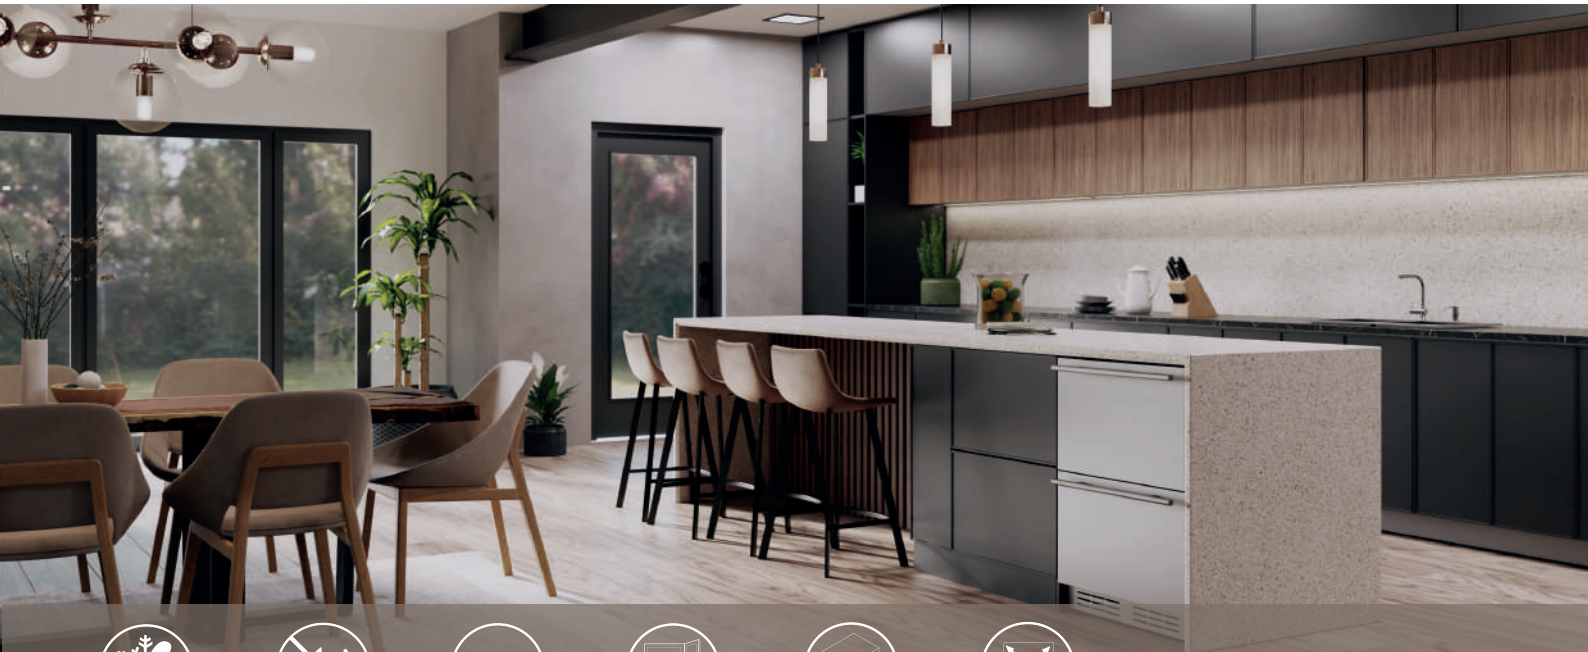

EBD51SS1

Refrigeration Drawers | TWO DRAWER SINGLE ZONE