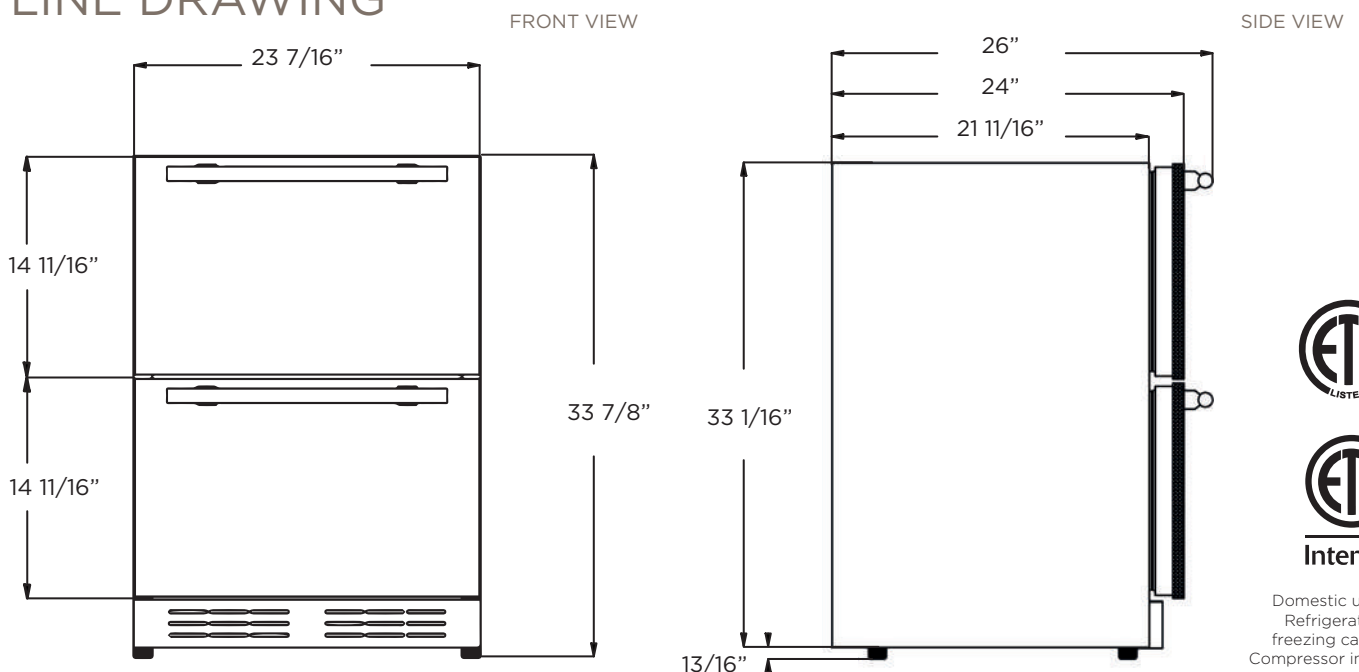

EBD51SS1

Refrigeration Drawers | TWO DRAWER SINGLE ZONE

PRODUCT DESCRIPTION EBD51SS1		ELECTRICAL SPECIFICATIONS	
Standard Width	24"	Compressor Brand	Embraco
Dimensions	23 7/16" W x 24" D X 33 7/8" H	Min. Circuit Required	15 A
Weight	130 lbs	AC Power	115V/60HZ
Installation Type	Built-in and Free Standing	Amperage	1.25A
Refrigerant Type	R600a	Plug Type	B
Volume	4.7 cu ft (137L)	OTHER FEATURES	
Sound Level	39 dBA	Full Extension Drawers with telescopic rollers	
Door Finish	304 Stainless Steel / Panel Ready	Soft closing drawers.	
Door Handle	Tubular	Open Door Alarm	
Cabinet Finish	Black	Anti Vibration Technology	
Interior Finish	304 Stainless Steel	Adjustable thermostat & temperature memory function	
Lighting	White LED	Sabbath Mode	
Controls	Electronic control with white LED readout.	Stylish look with tubular handle	
		Anti Damping System	
Temperature Range	34 to 64°F	Smart Storage	
TOP DRAWER		Elica Perfect Climate Technology	
Total Capacity	54 cans (12 oz)	Quiet Operation	
Drawer Dividers	2 Adjustable Stainless steel Dividers.	KITS	
		Carbon Filter KIT	L00114-1
BOTTOM DRAWER		PRO Handle (2 kits required)	KIT0100025
Total Capacity	59 cans (12 oz)	WARRANTY	
Drawer Dividers	1 Fixed Tubular Divider	3 Year Parts and In-Home Labor Warranty. Third year awarded after product registration on www.elica.com	

LINE DRAWING

Intertek

Domestic use only.
Refrigeration, no
freezing capability.
Compressor included.