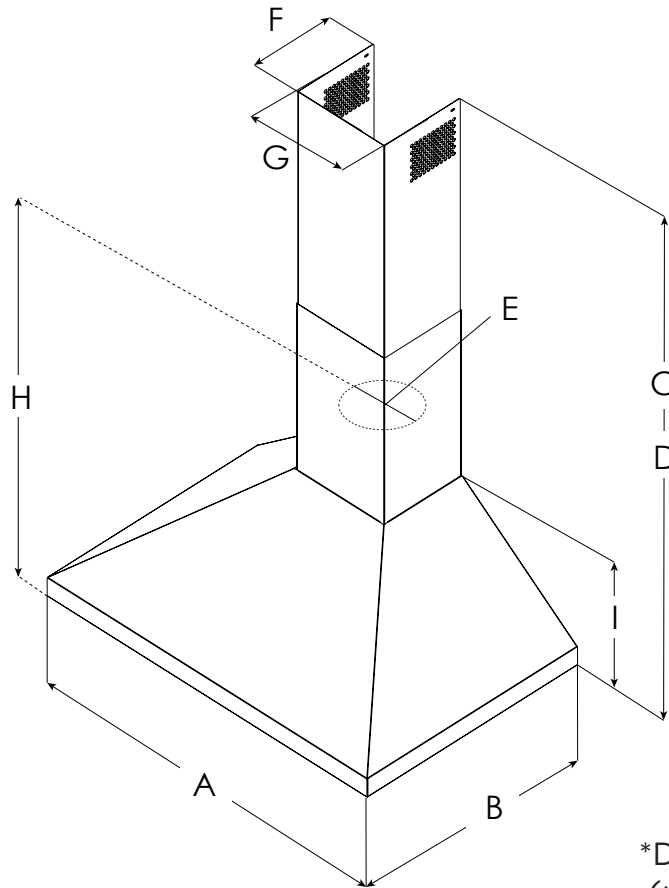

EBS630SS EBS636SS

*Ductless version
(recirculating)
**Ducted Version

	EBS630SS	EBS636SS
A	30" (76.2 cm)	36" (91.4 cm)
B	19 11/16" (50 cm)	
C*	Max: 42 1/8" (107 cm) Min: 28 3/8" (72 cm)	
D**	Max: 38 3/16" (97 cm) Min: 28 3/8" (72 cm)	
E	6" (15.24 cm)	
F	7 3/16" (18.3 cm)	
G	8 3/16" (20.8 cm)	
H	14 5/8" (37.1 cm)	
I	10" (25.4cm)	