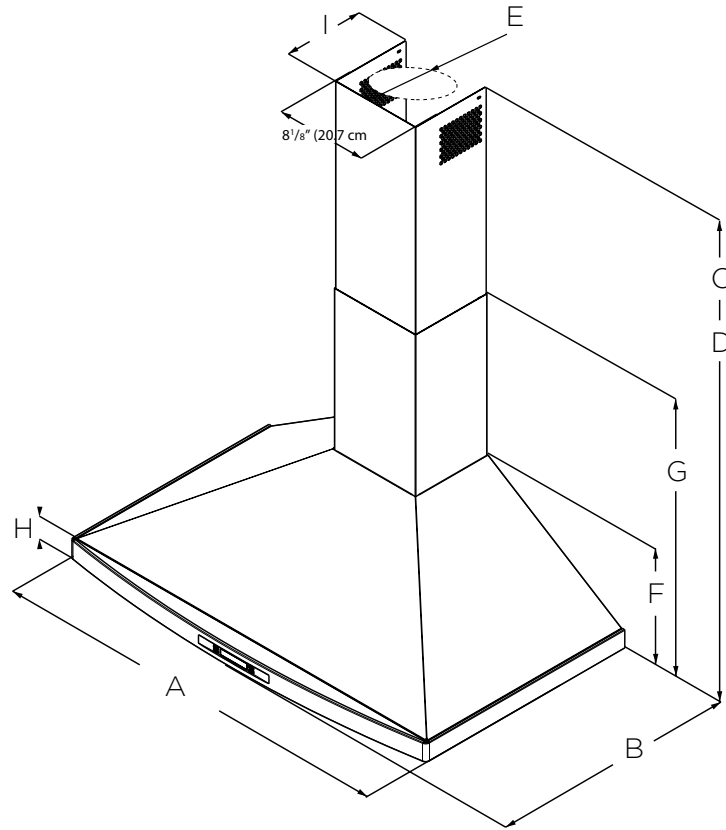

# PILATO

EPL630S1

EPL636S1

	EPL630S1	EPL636S1
A	30" (76.2 cm)	36" (91.2cm)
B	21 1/2" (54.7 cm)	
C*	Min: 28 7/8 (73.3cm) Max: 42 1/16(106.9cm)	
D**	Min: 28 3/8" (72 cm) Max: 38"(96.6 cm)	
E	6" (15.9 cm)	
F	10" (25.4cm)	
G	24 1/8" (61cm)	
H	1 1/2" (4cm)	
I	7 1/4" (18.4cm)	
J	8 1/8" (20.7cm)	