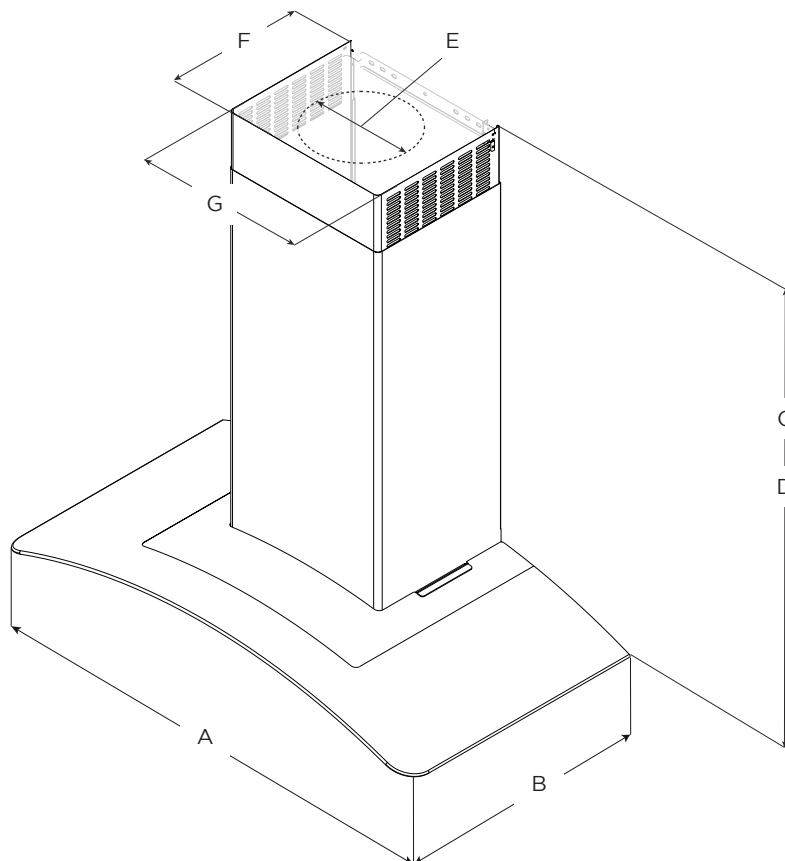

# POTENZA

EPT430S2

EPT436S2

	Models	
	EPT430S2	EPT436S2
<b>A</b>	30" (76.2 cm)	36" (91.4 cm)
<b>B</b>	19 <sup>1</sup> / <sub>6</sub> " (50 cm)	
<b>C*</b>	Max: 36 <sup>5</sup> / <sub>8</sub> " (93 cm) Min: 24" (61 cm)	
<b>D**</b>	Max: 32 <sup>3</sup> / <sub>6</sub> " (83.3 cm) Min: 20 <sup>3</sup> / <sub>8</sub> " (51.7 cm)	
<b>E</b>	6" (15.24 cm)	
<b>F</b>	10 <sup>3</sup> / <sub>4</sub> " (27.3 cm)	
<b>G</b>	13 <sup>1</sup> / <sub>32</sub> " (33.2 cm)	

\* Ductless (Recirculating) version

\*\* Ducted version