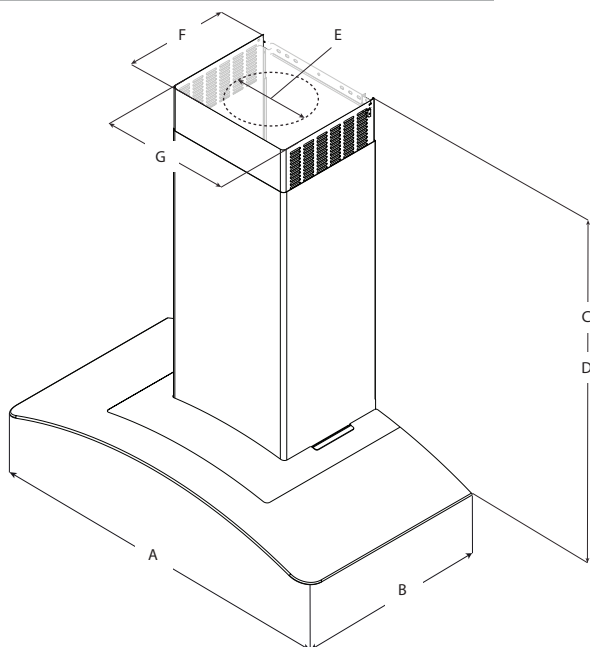

POTENZA WALL

COMFORT SERIES

LED lamps

Potenza combines curved glass and stainless steel to create a light and airy environment, which is perfect for any contemporary kitchen.

The flowing designs of 30" or 36" widths come with a powerful 400 CFM blower that can support the cooking demands of most kitchens. Backlit push button controls manage multiple functions, including LED lighting and 3 speed blower. Potenza also features a telescopic chimney for up to 8' 5" ceilings.

Designed for standard ducted installation, Potenza can also be installed as a recirculating system using the kit available as an accessory.

Dimensions | Models

30"W x 19 5/8"D x 1 15/16"H | EPT430S2
POTENZA 30"

36"W x 19 5/8"D x 1 15/16"H | EPT436S2
POTENZA 36"

FEATURES

Size (in) & Type	30" or 36" wide Wall Chimney
Finish	Stainless Steel
Controls	Backlit Push Button
Illumination	2 LED
Installation Type	Ducted, Recirculating kit sold separately
Blower Type	Speed 1, 160 CFMs Speed 2, 280 CFMs Speed 3, 400 CFMs
Filter Type	Dishwasher-Safe, Aluminum Mesh Grease Filters
Noise (sones):	Min: 0.91, Max: 5.9
Duct Transition	Round 6"/150cms
Electrical	120 Volts, 60 Hertz, 300 Watts, 2.5 Amps

Line Drawing

	Models	
	EPT430S2	EPT436S2
A	30" (76.2 cm)	36" (91.4 cm)
B	19 ¹ / ₁₆ " (50 cm)	
C*	Max: 36 ⁵ / ₈ " (93 cm) Min: 24" (61 cm)	
D**	Max: 32 ¹ / ₁₆ " (83.3 cm) Min: 20 ³ / ₈ " (51.7 cm)	
E	6" (15.24 cm)	
F	10 ³ / ₄ " (27.3 cm)	
G	13 ¹ / ₂ " (33.2 cm)	