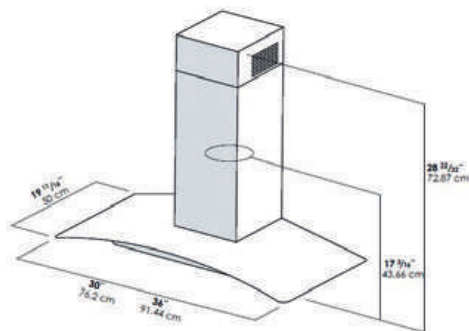

FEATURES

Size (in) & Type	30" or 36" wide Wall Chimney
Finish	Stainless Steel
Controls	Backlit Push Button
Illumination	2 LED
Installation Type	Ducted, Recirculating kit sold separately
Blower Type	Speed 1, 160 CFMs Speed 2, 280 CFMs Speed 3, 400 CFMs
Filter Type	Dishwasher-Safe, Aluminum Mesh Grease Filters
Noise (sones) *Working speed:	1.5 Sones
Duct Transition	Round 6"/150cms
Electrical	120 Volts, 60 Hertz, 300 Watts, 2.5 Amps

Line Drawing

PLUS

LED LIGHT
LED lighting is undoubtedly the smartest solution in terms of energy saving. Expected life time of over 20.000 hours, represents the most remarkable advantage of LED light bulbs.

Accessories

Optional Recirculating Kit
CODE: KIT0102876 / (30", 36")

Optional Long Chimney Extension
CODE: KIT0100315 / (30", 36")

Optional CFM Reduce Kit
CODE: KIT02748 / (30", 36")