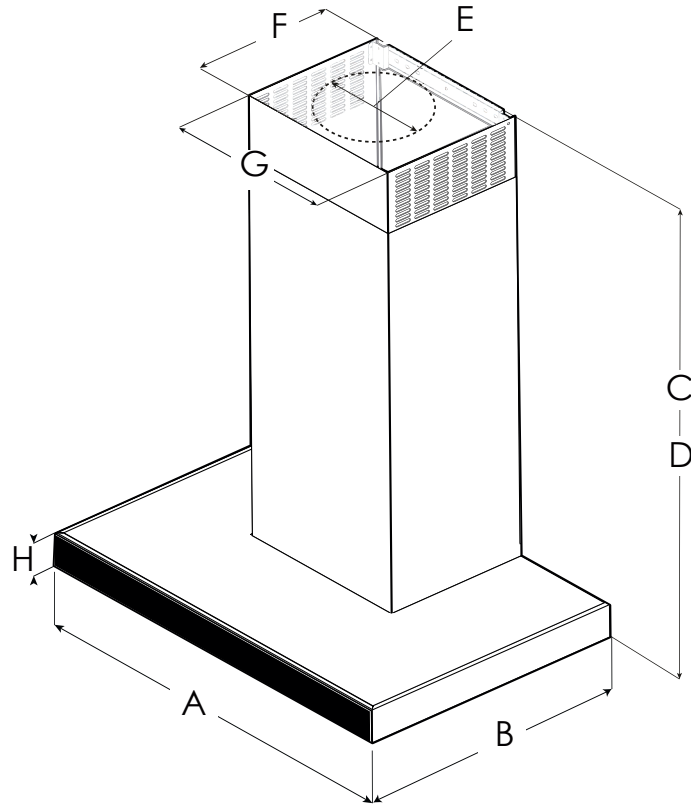

# TOBLINO

ETB424SS

ETB430S2

ETB436S2

	ETB424SS	ETB430S2	ETB436S2
A	24" (60.9cm)	30" (76.2 cm)	36" (91.4 cm)
B	19 <sup>1</sup> / <sub>16</sub> " (50 cm)		
C*	Max: 35" (89 cm) Min: 20 <sup>3</sup> / <sub>4</sub> " (52.7 cm)		
D**	Max: 31 <sup>3</sup> / <sub>16</sub> " (79.2 cm) Min: 20 <sup>1</sup> / <sub>2</sub> " (52.2 cm)		
E	6" (15.24 cm)		
F	10 <sup>3</sup> / <sub>4</sub> " (27 cm)		
G	13 <sup>1</sup> / <sub>32</sub> " (33 cm)		
H	1 <sup>5</sup> / <sub>8</sub> " (4 cm)		

\* Ductless (Recirculating) version

\*\* Ducted version