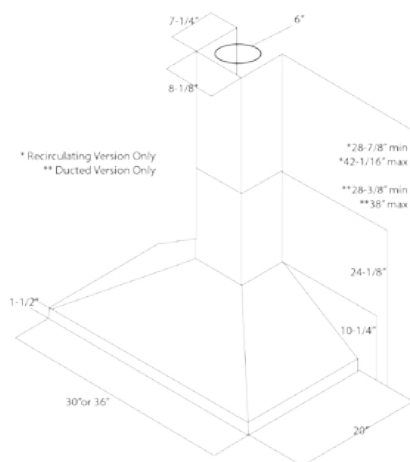

### Dimensions | Models

30"W x 19 5/8"D x 10 1/4"H | EVL430S2  
VOLTERRA 30"

36"W x 19 5/8"D x 10 1/4"H | EVL436S2  
VOLTERRA 36"

## Line Drawing