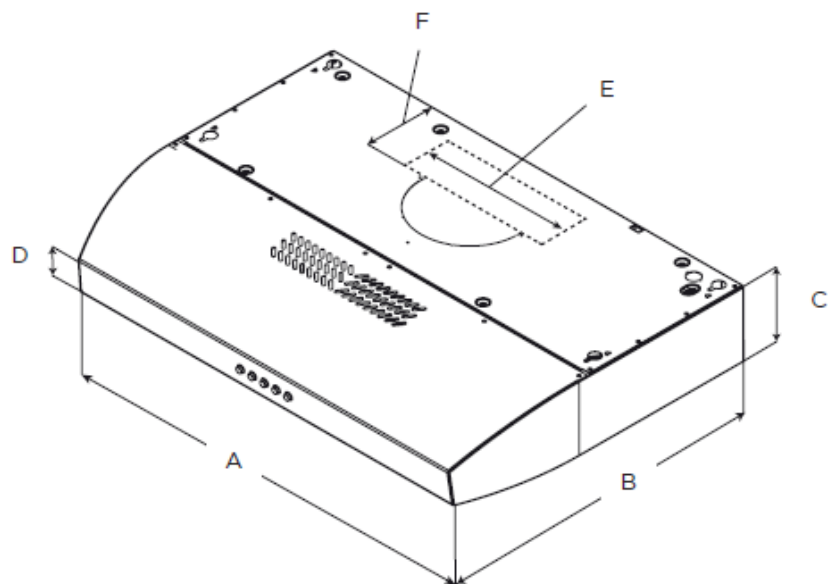

# PRODUCT DIMENSIONS

	Models	
	EAL330S1	EAL336S1
<b>A</b>	30" (76.2 cm)	36" (91.4 cm)
<b>B</b>	20" (50.8 cm)	
<b>C</b>	4 $\frac{7}{16}$ " (12 cm)	
<b>D</b>	2 $\frac{3}{8}$ " (5.7 cm)	
<b>E</b>	3 $\frac{1}{4}$ " x 10" (8.3 x 25.4 cm)	
<b>F</b>	5 $\frac{1}{16}$ " (13 cm)	