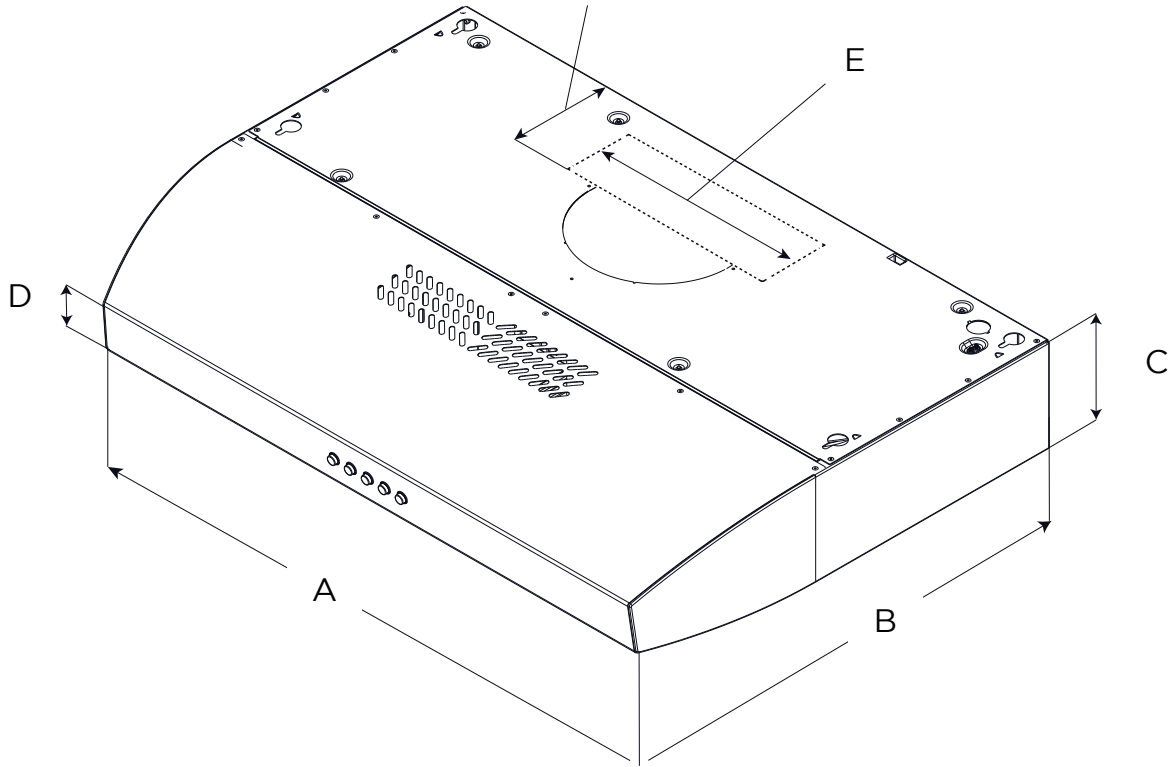

Stainless  
steel

EAL330S1

EAL330WT

EAL330BL

EAL336S1

	EAL330S1 EAL330WT EAL330BL	EAL336S1
A	30" (76.2 cm)	36" (91.4 cm)
B	20" (50.8 cm)	
C	4 <sup>7</sup> / <sub>10</sub> " (12 cm)	
D	2 <sup>2</sup> / <sub>5</sub> " (5.7 cm)	
E	3 <sup>1</sup> / <sub>4</sub> " x 10" (8.3 x 25.4 cm)	
F	5 <sup>1</sup> / <sub>10</sub> " (13 cm)	