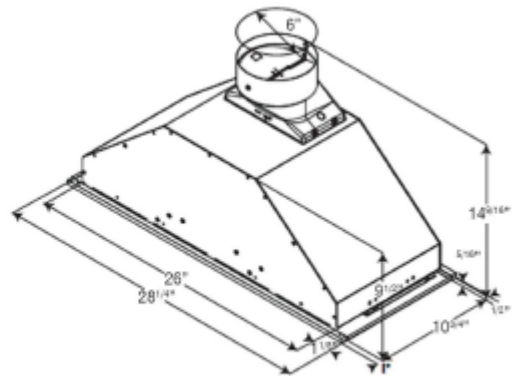

FEATURES

Size (in) & Type	28" Wide Insert
Finish	Stainless Steel
Controls Illumination	Backlit Electronic Push Button Controls 2, 40 W LED, 1 Light Intensity (included)
Installation Type	Ducted or Recirculating Installation
Blower Type	Recirculating Kit Sold Separately
Blower Performance	400 CFM, 3-Speed Internal Speed 1, 160 CFM, 1.5 Sones Speed 2, 280 CFM, 3.1 Sones Speed 3, 400 CFM, 5.9 Sones
Filter Type	2, Dishwasher-Safe, Anodized Aluminum Mesh Grease Filters
Duct Transition	6" Round with Back Draft Damper (top)
Electrical	120V-60Hz 340 Watts at 2.8 Amps
Warranty	2 Year Parts & Labor, In-Home Service

ACCESSORIES

LINE DRAWING

Optional Redcirulating Kit with 2 Carbon Filters

CODE: KIT02770
MODEL: KIT02770

Optional 30" Hood Liner
29"W x 17 1/2" - 20 1/2"D

CODE: KIT02773
MODEL: EXXHDL30

Optional 36" Hood Liner
25"W x 17 1/2" - 20 1/2"D

CODE: KIT02774
MODEL: EXXHDL36

CONSUMABLE PARTS

Replacement Grease Filter (1)
CODE: GF08PA

Replacement Carbon Filter (1)
CODE: FB016A

Replacement Light Bulb (1)
CODE: 2006CL

Consumable parts are sold in units of one (1). Order accordingly.

elica
www.elica.com