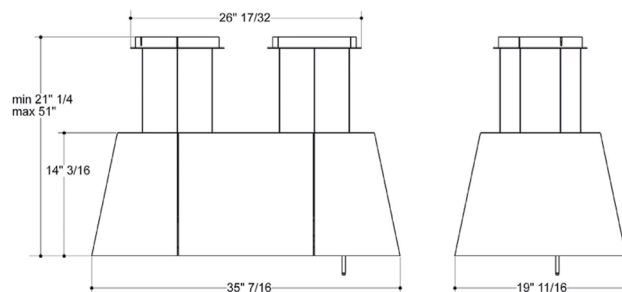

Think Outside the Kitchen and consider Twin for an "Air Cleansing" role in other rooms of the home, such as a smoky billiard room or den.

≥24"

≥30"

MOUNTING
HEIGHT
RANGE

SPECIFICATIONS

	36" UNIT
Model: Dimensions: Blower Type(internal): Blower Performance: Speed 1 Speed 2 Speed 3 Speed 4 Noise (sones): Working Speed Finish: Controls: Illumination: Filter Type: Installation Type: Electrical:	ETP536SS 35 7/16"W x 19 11/16"D x 14 3/16"H 550 CFM, 4-Speed Internal 200 CFM S325 CFM 450 CFM 550 CFM Min: 0.3 Sones, Max: 4.3 Sones Stainless Steel Magic Wand 2, 20 Watt Halogen Lamps, 1 Light Intensity (bulbs included) 6, 40 Watt Incandescent Ambient Lamps, Infinite Light Adjustment (bulbs included) 2, Dishwasher- Safe Aluminum Mesh Grease & 2, Long Life Carbon (both included) Recirculating Installation Only 120V-60Hz, 320 Watts at 2.7 Amps
KITS: Optional High Ceiling Extension Kit Range 6'10" - 23' 5" (Requires 2 Kits) Optional Jet Black Remote Control	KIT01921 KIT02183/1
CONSUMABLE PARTS: Replacement Grease Filter (1) Replacement Carbon Filter (1) Replacement Light Bulb (1)	KIT01711 F00433/1 2006BH (Flood) / 2006CL (Ambient)